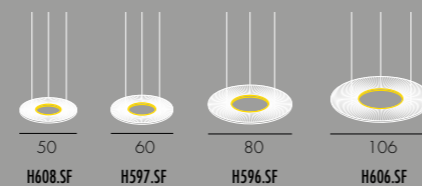

Single Flux SF / Double Flux DF

Iris suspensions verticales

Suspensions verticales en ruban blanc et éclairage LED. Câble d'alimentation transparent.

Vertical pendants in white ribbon.

Warm white LED lighting. Transparent power cable.

RÉF.	DIMENSIONS	SOURCES	CERTIFICATIONS
H604.SF	Ø. 50 CM	Flex LEDs - 52W (3500 Lm*) - 100-240VAC 50-60Hz	IP 20 CE UL standard compatible 960°C
H604.DF	Ø. 50 CM	Flex LEDs - 45W (3300 Lm*) - 100-240VAC 50-60Hz	IP 20 CE UL standard compatible 960°C
H594.SF	Ø. 60 CM - 1 KG	Flex LEDs - 40W (3750 Lm*) - 100-240VAC 50-60Hz	IP 20 CE UL standard compatible 960°C
H594.DF	Ø. 60 CM - 1 KG	Flex LEDs - 50W (5200 Lm*) - 100-240VAC 50-60Hz	IP 20 CE UL standard compatible 960°C
H593.SF	Ø. 80 CM - 1,5 KG	Flex LEDs - 52W (5000 Lm*) - 100-240VAC 50-60Hz	IP 20 CE UL standard compatible 960°C
H593.DF	Ø. 80 CM - 1,5 KG	Flex LEDs - 70W (6900 Lm*) - 100-240VAC 50-60Hz	IP 20 CE UL standard compatible 960°C
H603.SF	Ø. 106 CM	Flex LEDs - 150W (14000 Lm*) - 100-240VAC 50-60Hz	IP 20 CE UL standard compatible 960°C
H605.SF	H. 80 L. 50 CM	Flex LEDs - 70W (6500 Lm*) - 100-240VAC 50-60Hz	IP 20 CE UL standard compatible 960°C
H595.SF	H. 100 L. 60 CM - 2 KG	Flex LEDs - 80W (7750 Lm*) - 100-240VAC 50-60Hz	IP 20 CE UL standard compatible 960°C

Option dimmable 1 : variation 1-10V - 10V PWM - Résistance

Option dimmable 2 : variation Dali-Push-Dim

Option cache-piton 1 : cache-piton cylindrique multiproduits (jusqu'à 300 W)

Option cache-piton 2 : trappe encastrée passe-fils (pour cloison sèche jusqu'à 10 produits)