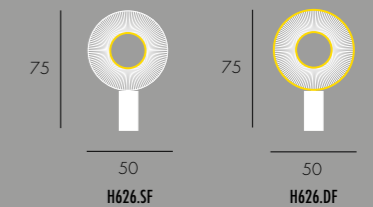

Single Flux SF / Double Flux DF

Colonne

Lampadaires et lampe à poser en ruban. Socle en métal laqué ou en inox brossé. Câble d'alimentation transparent.

Floor lamps and table lamp in ribbon. Metal foot, or brushed stainless steel foot. Transparent power cable.

RÉFÉRENCE	DIMENSIONS	SOURCES	CERTIFICATIONS
H161	H. 190 Socle 32 x 32 CM	4 x 60W / E27	IP 20 CE UL standard compatible 960°C
H162	H. 165 Socle 25 x 25 CM	3 x 60W / E27	IP 20 CE UL standard compatible 960°C
H198	H. 240 Socle 42 x 42 CM	5 x 60W / E27	IP 20 CE UL standard compatible 960°C
H199	H. 280 Socle 42 x 42 CM	7 x 60W / E27	IP 20 CE UL standard compatible 960°C
H163	H. 66 Socle 18 x 18 CM	1 x 60W / E27	IP 20 CE UL standard compatible 960°C

Variateur en option