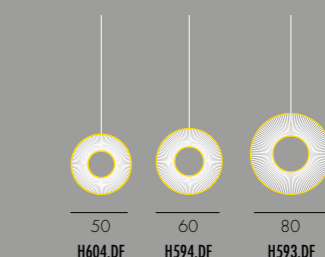

Single Flux SF / Double Flux DF

Iris appliques

Appliques en ruban blanc et éclairage LED.

Wall lamps in white ribbon. Warm white LED lighting.

RÉF.	DIMENSIONS	SOURCES	CERTIFICATIONS
H600.SF	Ø 60 CM	Flex LEDs - 40W (3750 Lm*) - 100-240VAC 50-60Hz	IP 20 CE UL standard compatible 960°C
H600.DF	Ø 60 CM	Flex LEDs - 50W (5200 Lm*) - 100-240VAC 50-60Hz	IP 20 CE UL standard compatible 960°C
H599.SF	Ø 80 CM	Flex LEDs - 52W (5000 Lm*) - 100-240VAC 50-60Hz	IP 20 CE UL standard compatible 960°C
H599.DF	Ø 80 CM	Flex LEDs - 70W (6900 Lm*) - 100-240VAC 50-60Hz	IP 20 CE UL standard compatible 960°C
H610.SF	H. 80 L. 50 CM	Flex LEDs - 70W (6500 Lm*) - 100-240VAC 50-60Hz	IP 20 CE UL standard compatible 960°C
H601.SF	H. 100 L. 60 CM	Flex LEDs - 80W (7750 Lm*) - 100-240VAC 50-60Hz	IP 20 CE UL standard compatible 960°C

Option dimmable 1 : variation 1-10V - 10V PWM - Résistance

Option dimmable 2 : variation Dali