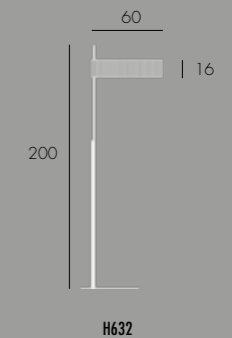

INFORMATIONS TECHNIQUES

Ronde lampadaire

Lampadaire en ruban blanc et éclairage LED. Bouton variateur sur haut du piètement inox. Piètement en métal laqué noir.

Floor lamp in white ribbon. Warm white LED lighting. Switch-dimmer on the stainless steel structure. Black metal structure.

RÉF.	DIMENSIONS	SOURCES	CERTIFICATIONS
H632	H. 200 Ø. 60 CM	Flex LEDs - 54W (4625 Lm*) - 100-240VAC 50-60Hz	IP 20 CE UL standard compatible 960°C

FINITION RUBAN/RIBBON/STOFFBAND

blanc/white

* Émission source