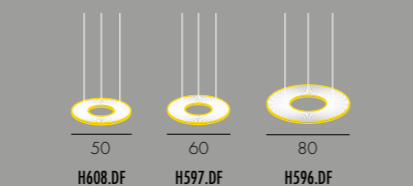

Single Flux SF / Double Flux DF

Iris suspensions verticales

Suspensions verticales en ruban blanc et éclairage LED. Câble d'alimentation transparent.

Vertical pendants in white ribbon.

Warm white LED lighting. Transparent power cable.

RÉF.	DIMENSIONS	SOURCES	CERTIFICATIONS
H604.SF	Ø. 50 CM	Flex LEDs - 52W (3500 Lm*) - 100-240VAC 50-60Hz	IP 20 CE UL standard compatible 960°C
H604.DF	Ø. 50 CM	Flex LEDs - 45W (3300 Lm*) - 100-240VAC 50-60Hz	IP 20 CE UL standard compatible 960°C
H594.SF	Ø. 60 CM - 1 KG	Flex LEDs - 40W (3750 Lm*) - 100-240VAC 50-60Hz	IP 20 CE UL standard compatible 960°C
H594.DF	Ø. 60 CM - 1 KG	Flex LEDs - 50W (5200 Lm*) - 100-240VAC 50-60Hz	IP 20 CE UL standard compatible 960°C
H593.SF	Ø. 80 CM - 1,5 KG	Flex LEDs - 52W (5000 Lm*) - 100-240VAC 50-60Hz	IP 20 CE UL standard compatible 960°C
H593.DF	Ø. 80 CM - 1,5 KG	Flex LEDs - 70W (6900 Lm*) - 100-240VAC 50-60Hz	IP 20 CE UL standard compatible 960°C
H603.SF	Ø. 106 CM	Flex LEDs - 150W (14000 Lm*) - 100-240VAC 50-60Hz	IP 20 CE UL standard compatible 960°C
H605.SF	H. 80 L. 50 CM	Flex LEDs - 70W (6500 Lm*) - 100-240VAC 50-60Hz	IP 20 CE UL standard compatible 960°C
H595.SF	H. 100 L. 60 CM - 2 KG	Flex LEDs - 80W (7750 Lm*) - 100-240VAC 50-60Hz	IP 20 CE UL standard compatible 960°C

Option dimmable 1 : variation 1-10V - 10V PWM - Résistance

Option dimmable 2 : variation Dali-Push-Dim

Option cache-piton 1 : cache-piton cylindrique multiproduits (jusqu'à 300 W)

Option cache-piton 2 : trappe encastrée passe-fils (pour cloison sèche jusqu'à 10 produits)