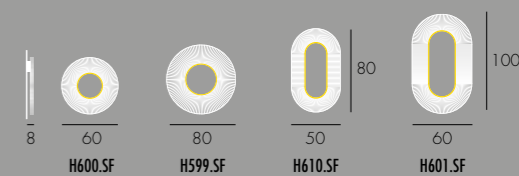

Iris lampadaires

Lampadaires en ruban blanc et éclairage LED. Bouton variateur sur haut du piètement. Piètement en métal laqué noir. Finition identique recto/verso.

Floor lamps in white ribbon. Warm white LED lighting. Switch-dimmer on the black metal structure. Identical finish on both sides.

RÉF.	DIMENSIONS	SOURCES	CERTIFICATIONS
H591.SF	H. 1.65 Ø 60 CM	Flex LEDs - 40W (3750 Lm*) - 100-240VAC 50-60Hz	IP 20 CE UL standard compatible 960°C
H591.DF	H. 1.65 Ø 60 CM	Flex LEDs - 50W (5200 Lm*) - 100-240VAC 50-60Hz	IP 20 CE UL standard compatible 960°C
H590.SF	H. 1.80 L. 80 CM	Flex LEDs - 52W (5000 Lm*) - 100-240VAC 50-60Hz	IP 20 CE UL standard compatible 960°C
H590.DF	H. 1.80 L. 80 CM	Flex LEDs - 70W (6900 Lm*) - 100-240VAC 50-60Hz	IP 20 CE UL standard compatible 960°C
H602.SF	H. 1.90 L. 50 CM	Flex LEDs - 70W (6500 Lm*) - 100-240VAC 50-60Hz	IP 20 CE UL standard compatible 960°C

FINITION RUBAN/RIBBON/STOFFBAND

blanc/white

* Émission source

Iris suspensions horizontales

Suspensions horizontales en ruban blanc et éclairage LED. Câble d'alimentation transparent.

Horizontal pendants in white ribbon.

Warm white LED lighting. Transparent power cable.