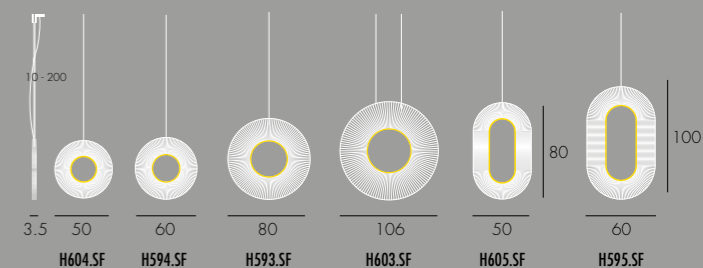

FINITION RUBAN/RIBBON/STOFFBAND

blanc/white

* Émission source

Single Flux SF / Double Flux DF

Iris appliques

Appliques en ruban blanc et éclairage LED.

Wall lamps in white ribbon. Warm white LED lighting.

RÉF.	DIMENSIONS	SOURCES	CERTIFICATIONS
H600.SF	Ø 60 CM	Flex LEDs - 40W (3750 Lm*) - 100-240VAC 50-60Hz	IP 20 CE UL standard compatible 960°C
H600.DF	Ø 60 CM	Flex LEDs - 50W (5200 Lm*) - 100-240VAC 50-60Hz	IP 20 CE UL standard compatible 960°C
H599.SF	Ø 80 CM	Flex LEDs - 52W (5000 Lm*) - 100-240VAC 50-60Hz	IP 20 CE UL standard compatible 960°C
H599.DF	Ø 80 CM	Flex LEDs - 70W (6900 Lm*) - 100-240VAC 50-60Hz	IP 20 CE UL standard compatible 960°C
H610.SF	H. 80 L. 50 CM	Flex LEDs - 70W (6500 Lm*) - 100-240VAC 50-60Hz	IP 20 CE UL standard compatible 960°C
H601.SF	H. 100 L. 60 CM	Flex LEDs - 80W (7750 Lm*) - 100-240VAC 50-60Hz	IP 20 CE UL standard compatible 960°C

Option dimmable 1 : variation 1-10V - 10V PWM - Résistance

Option dimmable 2 : variation Dali