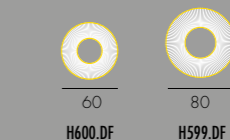

Single Flux SF / Double Flux DF