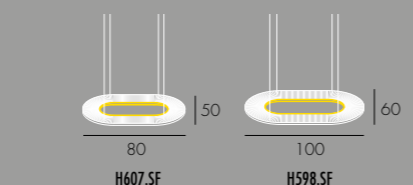

Single Flux SF / Double Flux DF

Iris suspensions verticales

Suspensions verticales en ruban blanc et éclairage LED. Câble d'alimentation transparent.

Vertical pendants in white ribbon.

Warm white LED lighting. Transparent power cable.

RÉF.	DIMENSIONS	SOURCES	CERTIFICATIONS
H604.SF	Ø. 50 CM	Flex LEDs - 52W (3500 Lm*) - 100-240VAC 50-60Hz	IP 20 CE UL standard compatible 960°C
H604.DF	Ø. 50 CM	Flex LEDs - 45W (3300 Lm*) - 100-240VAC 50-60Hz	IP 20 CE UL standard compatible 960°C
H594.SF	Ø. 60 CM - 1 KG	Flex LEDs - 40W (3750 Lm*) - 100-240VAC 50-60Hz	IP 20 CE UL standard compatible 960°C
H594.DF	Ø. 60 CM - 1 KG	Flex LEDs - 50W (5200 Lm*) - 100-240VAC 50-60Hz	IP 20 CE UL standard compatible 960°C
H593.SF	Ø. 80 CM - 1,5 KG	Flex LEDs - 52W (5000 Lm*) - 100-240VAC 50-60Hz	IP 20 CE UL standard compatible 960°C
H593.DF	Ø. 80 CM - 1,5 KG	Flex LEDs - 70W (6900 Lm*) - 100-240VAC 50-60Hz	IP 20 CE UL standard compatible 960°C
H603.SF	Ø. 106 CM	Flex LEDs - 150W (14000 Lm*) - 100-240VAC 50-60Hz	IP 20 CE UL standard compatible 960°C
H605.SF	H. 80 L. 50 CM	Flex LEDs - 70W (6500 Lm*) - 100-240VAC 50-60Hz	IP 20 CE UL standard compatible 960°C
H595.SF	H. 100 L. 60 CM - 2 KG	Flex LEDs - 80W (7750 Lm*) - 100-240VAC 50-60Hz	IP 20 CE UL standard compatible 960°C

Option dimmable 1 : variation 1-10V - 10V PWM - Résistance

Option dimmable 2 : variation Dali-Push-Dim

Option cache-piton 1 : cache-piton cylindrique multiproduits (jusqu'à 300 W)

Option cache-piton 2 : trappe encastrée passe-fils (pour cloison sèche jusqu'à 10 produits)