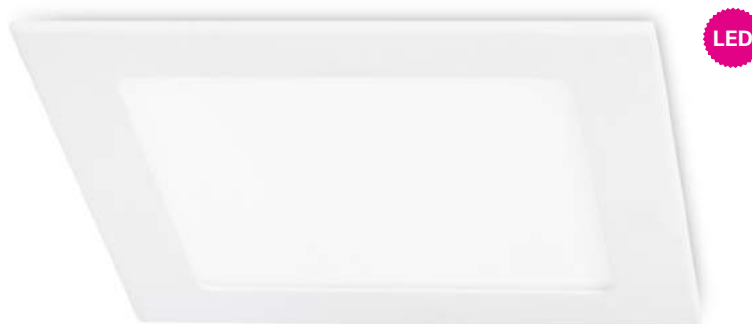

LED

MAT Aluminio
Aluminium
Aluminium

DIF Tecnopolímero
Technopolymer
Technopolymère

Blanco mate
White matt
Blanc mat