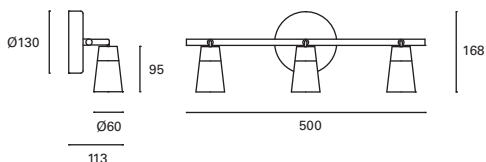

Vitro

MAT Acero
Steel
Acier

Cromo
Chrome
Chrome

DE-0194-CRO

Cabezal en acabado níquel satinado.
Lente con confort visual.

Spot in satin nickel finish.
Visual comfort lens.

Projecteur en finition nickel satiné.
Objectif confort visuel.

DE-0195-CRO

DE-0196-CRO