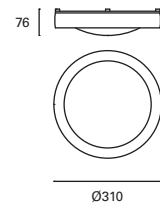

LED

PX-0096-ANT ●

LED 8W 900 lm 4000°K | 30.000 h | Included 220-240V 50-60Hz | Class II | 12 | IP65 | ✓