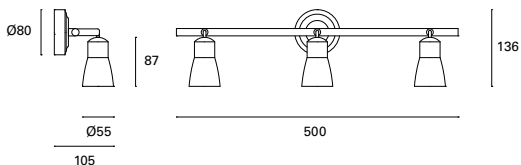

Marrón Brown Brun

DE-0225-MAR ●

GU10 LED
 100-240V 50-60Hz
 Class I
 24
 350°
 90°
 V
 L 54 mm - Ø 50 mm

DE-0226-MAR ●

2xGU10 LED
 100-240V 50-60Hz
 Class I
 12
 350°
 90°
 V
 L 54 mm - Ø 50 mm

DE-0227-MAR ●