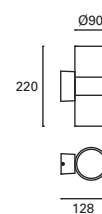

PX-0295-GRI ●
PX-0295-NEG ●

W
TOTAL
14,3W

LED
13W
1050 lm
3000°k

30.000 h

Included
100-240V
50-60Hz

Clase I

10

IP54

✓