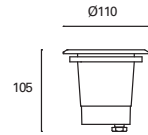

Ringo

MAT Acero inoxidable AISI 304
Stainless steel AISI 304
Acier inoxydable AISI 304

DIF Cristal
Glass
Verre

Acero inoxidable
Stainless steel
Acier inoxydable

LED

PX-0128-INO 3000°k 370 lm
PX-0123-INO 4000°k 420 lm

W TOTAL 3,5W | LED 2,7W | 30.000 h | Included 100-240V 50-60Hz | Class I | 12 | IP67 | 20° | 0,25 m | Included | ✓

*

Máxima protección del LED contra la intemperie mediante silicona.

Maximum weather protection in the LED thanks to silicone.

Protection contre les intempéries maximale grâce à la silicone.

LED

PX-0355-INO 3000°k
PX-0356-INO 4000°k

W TOTAL 10,1W | LED 9,1W 1280 lm | 30.000 h | Included 100-240V 50-60Hz | Clase I | 12 | IP67 | 20° | 0,3 m | Included | ✓