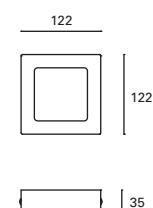

TC-0164-BLA ☐ 3000°k
TC-0165-BLA ☐ 4000°k

W
TOTAL
5,6W

LED
4,6W
580 lm

30.000 h

Included
100-240V
50-60Hz

Class II

40

114°

✓

TC-0164 / TC-0165