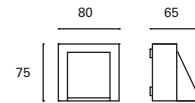

PX-0297-GRI ●
PX-0297-NEG ●

W
TOTAL
3,7W

LED
3W
225 lm
3000°k

30.000 h

Included
100-240V
50-60Hz

Clase I

20

IP54

✓