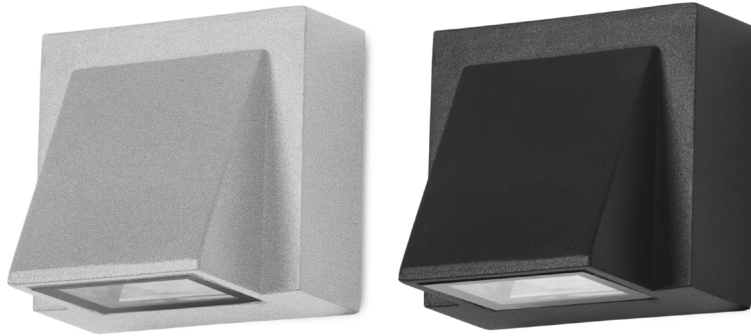

✓

Loyd

MAT Aluminio
Aluminium
Aluminium

DIF Cristal
Glass
Verre

● Gris
Grey
Gris

● Negro
Black
Noir

LED

PX-0297-GRI ●
PX-0297-NEG ●