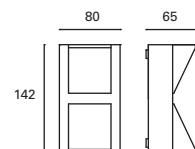

PX-0298-GRI ●
PX-0298-NEG ●

W
TOTAL
6,5W

LED
5,9W
450 lm
3000°k

30.000 h

Included
100-240V
50-60Hz

Clase I

20

IP54

✓