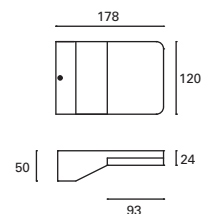

IP54

✓

Serenate

- MAT Aluminio
Aluminium
Aluminium
- DIF Policarbonato
Polycarbonate
Polycarbonate
- Negro
Black
Noir

LED

PX-0254-NEG ●

W TOTAL 8,5W	LED 7,6W 1000 lm 3000°k	30.000 h	Included 100-240V 50-60Hz	Clase I	10	IP44	✓
---------------------------	---	----------	---------------------------------	---------	----	------	---