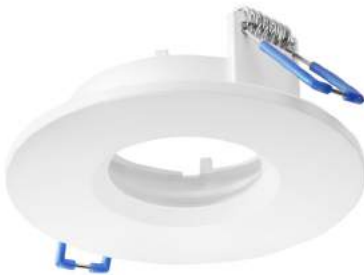

LED

TC-1700-BLA ○ 3000°K
TC-0219-BLA ○ 4000°K

TC-0366-BLA ○

TC-1700-BLA
TC-0219-BLA

TC-0366-BLA

- W TOTAL 7W
- LED 6W 580 lm
- 30.000 h
- Included 100-240V 50-60Hz
- Class II
- 16
- 36°
- IP20
- RoHS

- GU10
- Max.7W
- Not included
- V/Hz 100-240V 50-60Hz
- Clase II
- 50
- IP20
- RoHS

HIGH IP

SQUARE ADJUSTABLE

VISUAL COMFORT ADJUSTABLE

FIRE RATED

TC-0220-BLA ○ IP65 50

TC-0302-BLA ○ IP23 50

TC-0303-BLA ○ IP23 50

TC-0305-BLA ○ IP23 60° 50