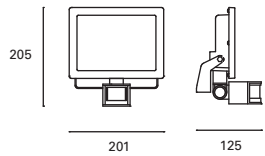

Advance Sensor

MAT Aluminio Aluminium Aluminium

DIF Cristal Glass Verre

Negro Black Noir