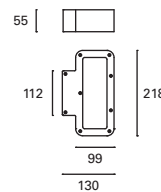

Willow

MAT Aluminio Aluminium Aluminium

DIF Cristal Glass Verre

Gris Grey Gris

Negro Black Noir

LED

W
TOTAL
6,2W

LED
5,4W
600 lm
3000°K

30.000 h

Included
100-240V
50-60Hz

Clase I

20

IP54

✓

LED

W
TOTAL
6,2W

LED
5,4W
600 lm
3000°K

30.000 h

Included
100-240V
50-60Hz

Clase I

20

IP54

✓