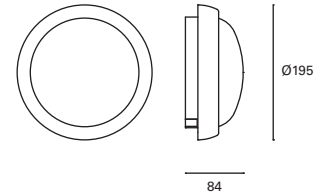

Flash

MAT Policarbonato Polycarbonate Polycarbonate

DIF Policarbonato Polycarbonate Polycarbonate

Blanco White Blanc

Negro Black Noir

LED

Difusor antideslumbramiento. Apto para instalar en primera línea de mar.

Anti-glare diffuser. Suitable for installation close to the sea.

Le diffuseur empêche l'éblouissement. Convient pour les installations en face de la mer.

PX-0137-BLA ○
PX-0137-NEG ●

W TOTAL 13,6W	LED 12,3W 1800 lm 4000°K	30.000 h	Included 100-240V 50-60Hz	Class II	16	IP44	✓

LED

Incluye 3 entradas de cable. Difusor antideslumbramiento. Apto para instalar en primera línea de mar.

3 wire input included. Anti-glare diffuser. Suitable for installation close to the sea.

Comprend 3 entrées de câble. Le diffuseur empêche l'éblouissement. Convient pour les installations en face de la mer.

PX-0136-BLA ○
PX-0136-NEG ●

W TOTAL 6W	LED 5W 750 lm 4000°K	30.000 h	Included 100-240V 50-60Hz	Class II	16	IP44	✓