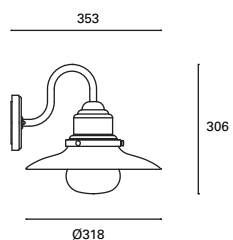

E-27
Max.60W
L 110 mm -
Ø 90 mm

V/Hz
100-240V
50-60Hz

Clase I

IP44

4

✓

PX-0253-NEG ●

E-27
Max.60W
L 110 mm -
Ø 90 mm

V/Hz
100-240V
50-60Hz

Clase I

IP44

4

✓