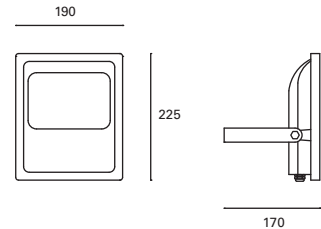

LED

PX-0117-NEG ● 3000°K
PX-0364-NEG ● 4000°K

W TOTAL 48W   **LED** 45W 5100 lm   30.000 h
Included 100-240V 50-60Hz   Class I   2   IP65   115° x111°   180°   0,35 m   ✓