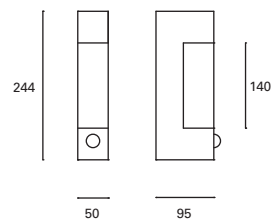

LED

W TOTAL 6,6W	LED 5,3W 500 lm 4000°k	30.000 h	Included 100-240V 50-60HZ	Clase I	10	IP44	√