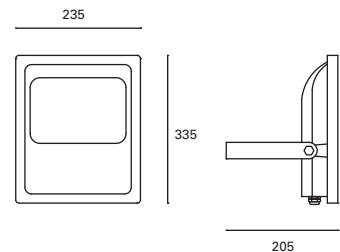

*
Resistente al agua a presión.
High pressure water resistant.
Résistant à l'eau sous pression.