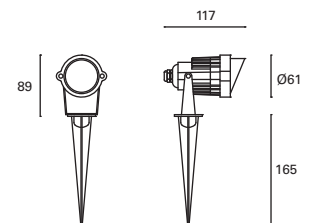

*

Incluye 30 cm de cable.
Estaca incluida.

It includes cable 30 cm.
Spike included.

Il comprend un câble de 30 cm.
Piquet inclus.

PX-0144-NEG ● 3000°k

PX-0361-NEG ● 4000°k

W
TOTAL
6,8W

LED
5,7W
680 lm

30.000 h

Included
100-240V
50-60Hz

Class I

12

IP65

68°

180°

0,3 m

Included

✓