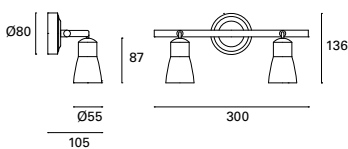

Marrón Brown Brun

DE-0225-MAR ●

GU10 LED
 100-240V 50-60Hz
 Class I
 24
 350°
 90°
 V
 L 54 mm - Ø 50 mm

DE-0226-MAR ●

2xGU10 LED
 100-240V 50-60Hz
 Class I
 12
 350°
 90°
 V
 L 54 mm - Ø 50 mm

DE-0227-MAR ●