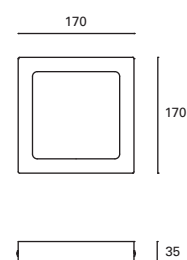

TC-0166-BLA ☐ 3000°k
TC-0167-BLA ☐ 4000°k

W
TOTAL
12,2W

LED
10W
1150 lm

30.000 h

Included
100-240V
50-60Hz

Class II

20

114°

✓

TC-0166 / TC-0167