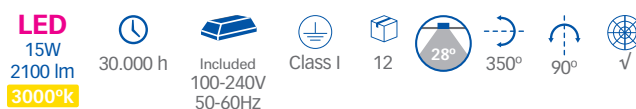

Vitro

MAT Acero
Steel
Acier

Cromo
Chrome
Chrome

DE-0194-CRO

Cabezal en acabado níquel satinado.
Lente con confort visual.

Spot in satin nickel finish.
Visual comfort lens.

Projecteur en finition nickel satiné.
Objectif confort visuel.

DE-0195-CRO

DE-0196-CRO