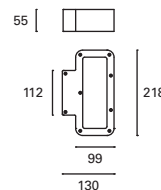

LED

PX-0301-NEG ●

W
TOTAL
6,2W

LED
5,4W
600 lm
3000°K

30.000 h

Included
100-240V
50-60Hz

Clase I

20

IP54

✓