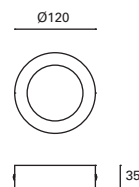

Easy Surface

- MAT Aluminio
  Aluminium
  Aluminium
- DIF Tecnopolímero
  Technopolymer
  Technopolymère
- Blanco mate
  White matt
  Blanc mat

LED

TC-0158-BLA ○ 3000°k
TC-0159-BLA ○ 4000°k

W TOTAL 5,6W   **LED** 4,6W 580 lm   30.000 h   Included 100-240V 50-60Hz   Class II   40   114°   ✓

TC-0158 / TC-0159

TC-0160-BLA ○ 3000°k
TC-0161-BLA ○ 4000°k

W TOTAL 12,2W   **LED** 10W 1150 lm   30.000 h   Included 100-240V 50-60Hz   Class II   20   114°   ✓

TC-0160 / TC-0161

TC-0162-BLA ○ 3000°k
TC-0163-BLA ○ 4000°k

W TOTAL 18,2W   **LED** 15,5W 1510 lm   30.000 h   Included 100-240V 50-60Hz   Class II   20   114°   ✓

TC-0162 / TC-0163

Distribución homogénea del flujo lumínico.

Homogeneous light distribution.

La répartition de la lumière est homogène.