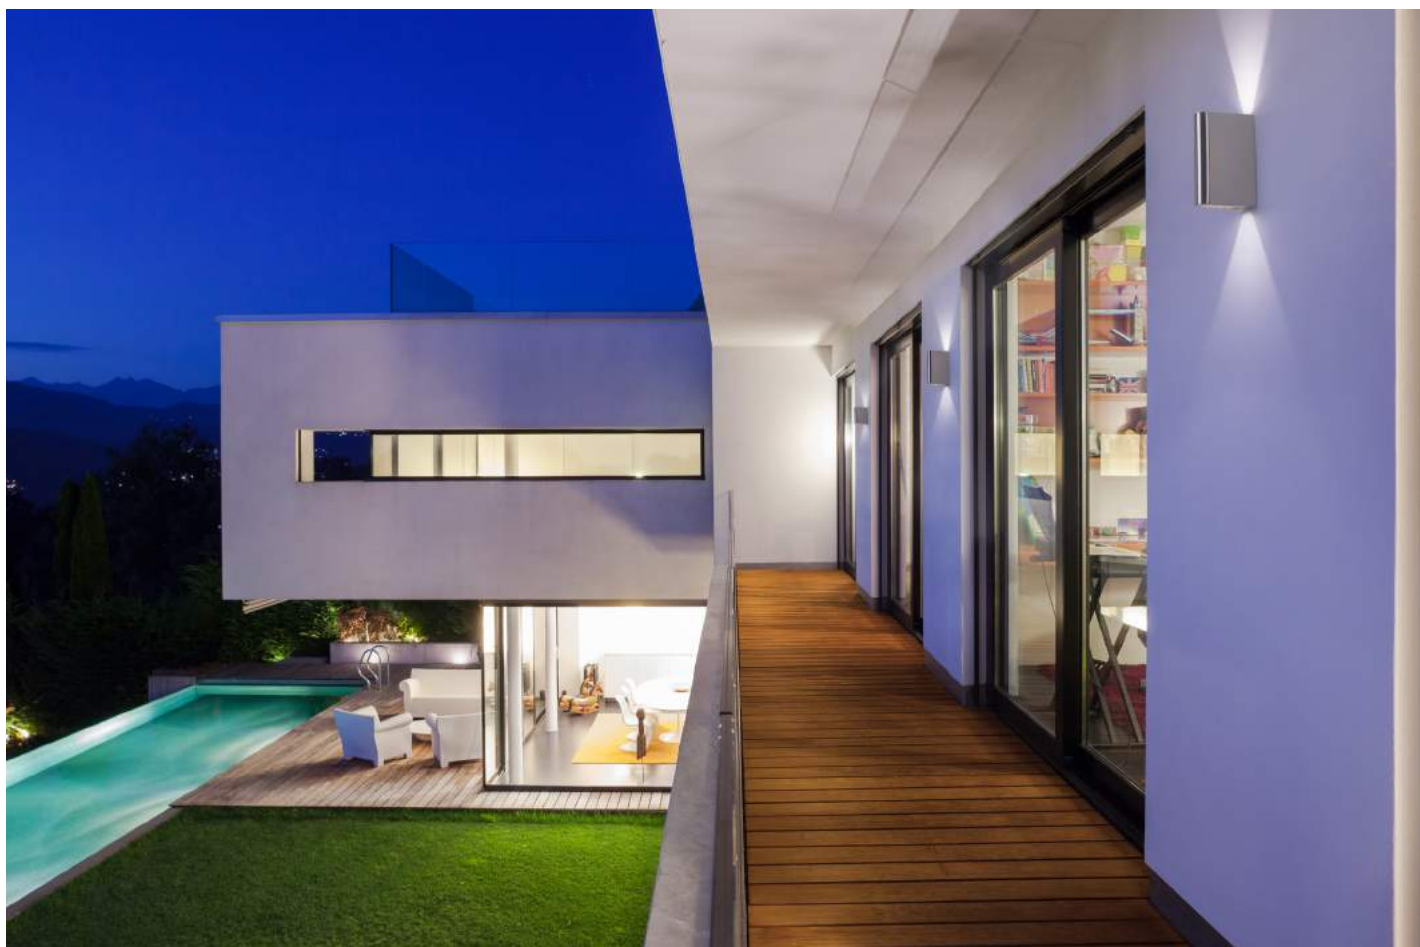

W
TOTAL
8,2W

LED
7,8W
770 lm
4000°K

30.000 h

Included

Clase II

6

IP44

✓