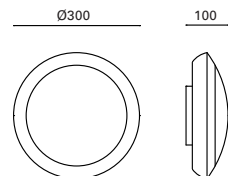

Resistente a los impactos IK10.
Resistente al agua a presión.

Impact resistant IK10.
High pressure water resistant.

Résistant aux impacts IK10.
Eau à haute pression résistant.