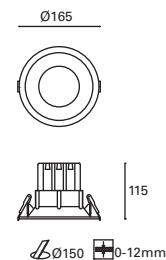

LED

TC-0351-BLA ○

W TOTAL 32,3W
LED 29,5W
3200 lm
30.000 h
Included
V/Hz 100-240V
50-60Hz
Clase II
8
IP44
60°

3000°k