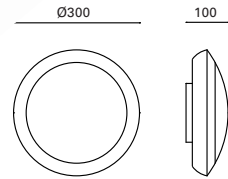

W
TOTAL
12,5W

LED
11W

30.000 h

Included
100-240V
50-60Hz

Class II

6

IP65

✓