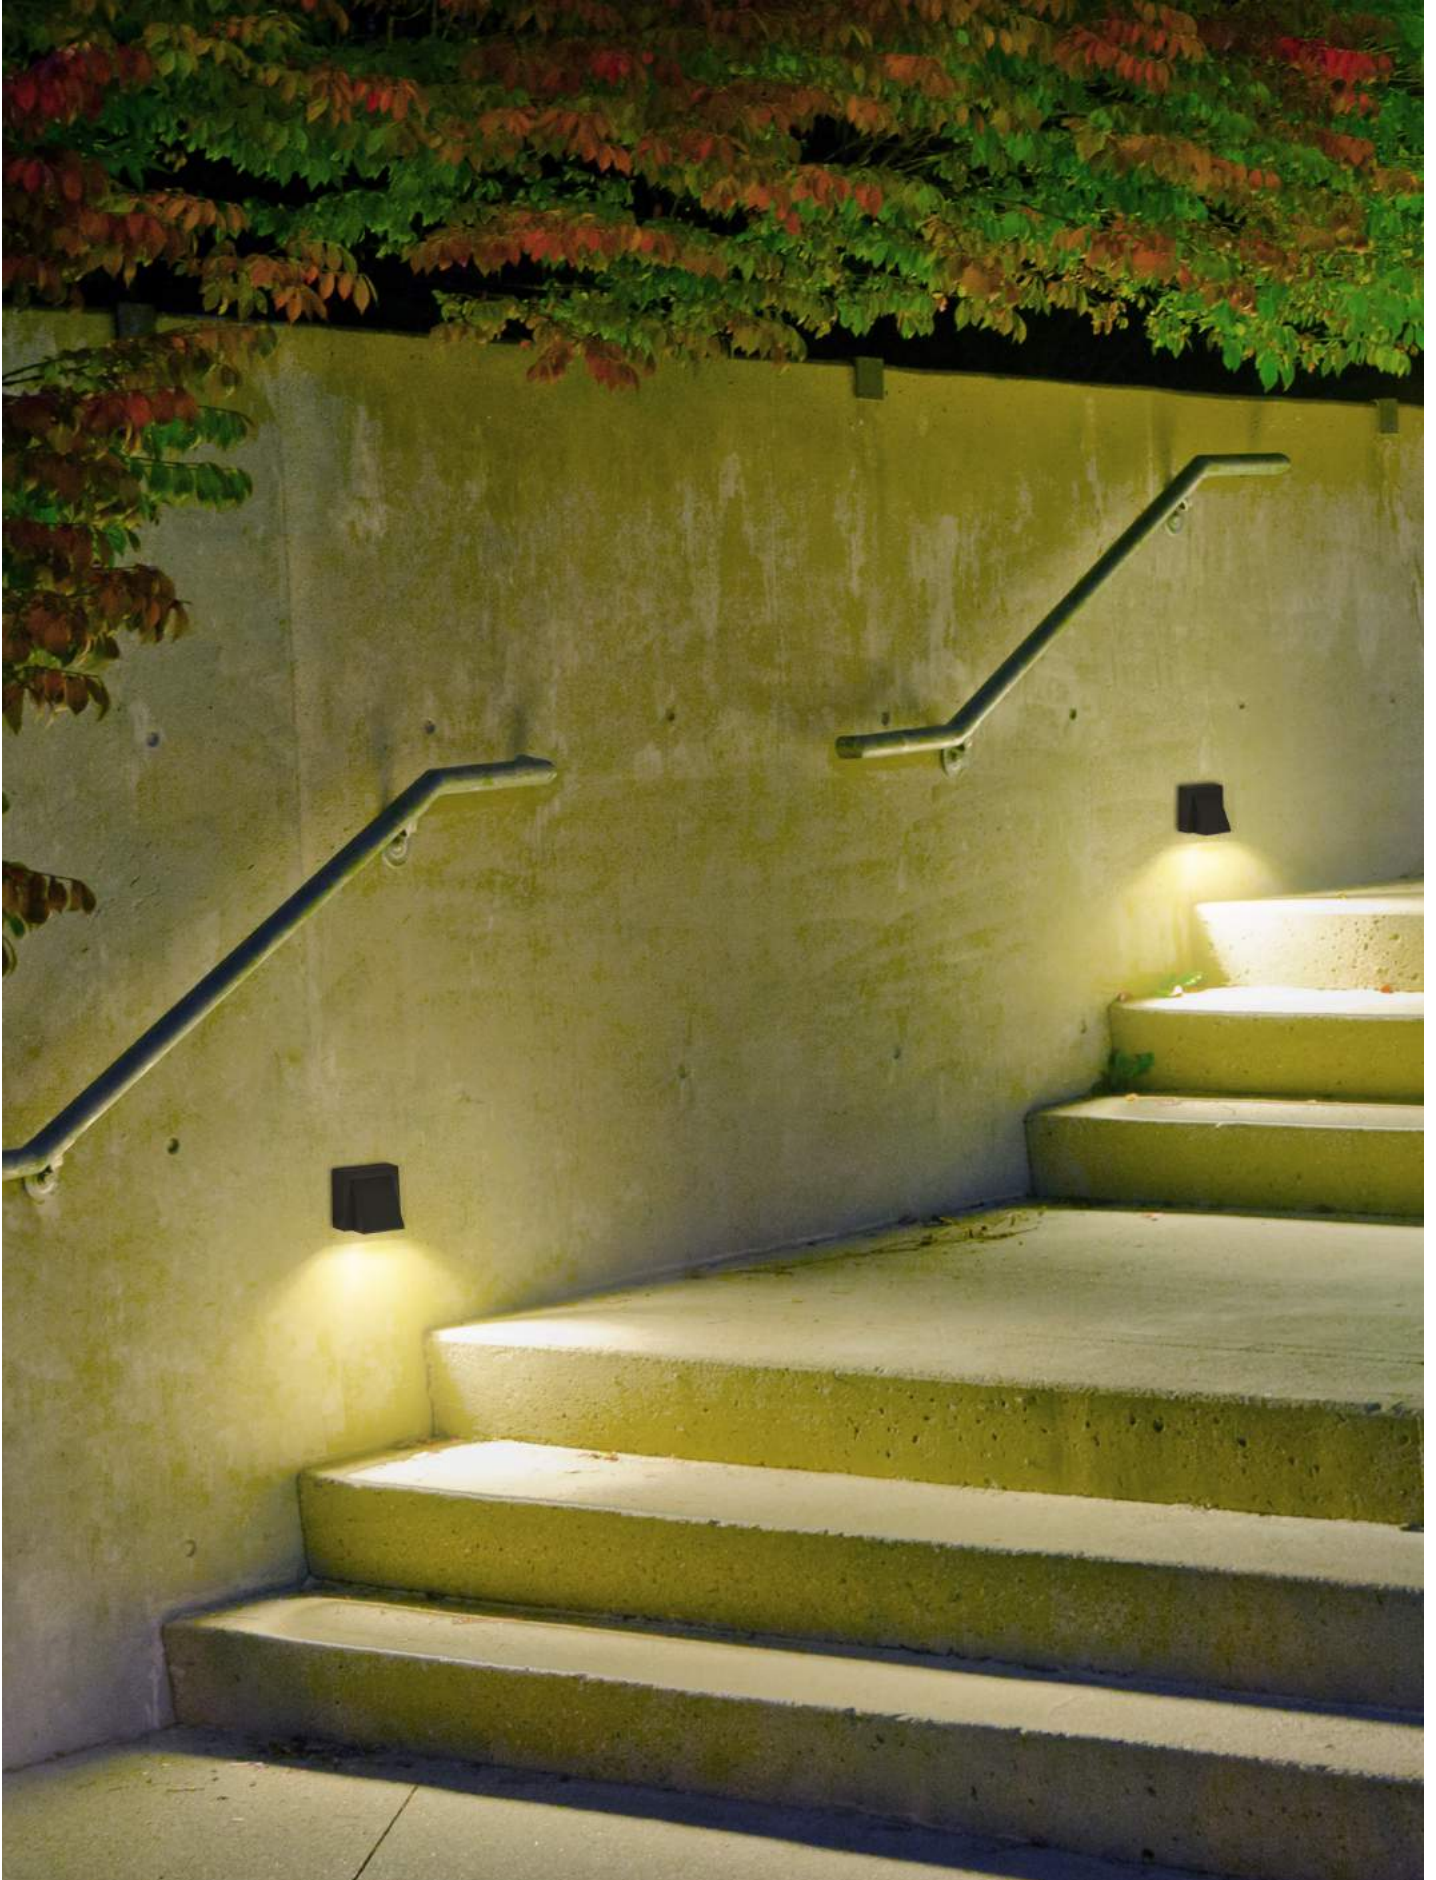

IP54

✓

Serenate

- MAT Aluminio
Aluminium
Aluminium
- DIF Policarbonato
Polycarbonate
Polycarbonate
- Negro
Black
Noir

LED

PX-0254-NEG ●

W TOTAL 8,5W	LED 7,6W 1000 lm 3000°k	30.000 h	Included 100-240V 50-60Hz	Clase I	10	IP44	✓
---------------------------	---	----------	---------------------------------	---------	----	------	---