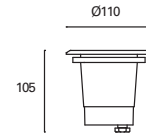

Exterior
Outdoor
Extérieur

Ringo

MAT Acero inoxidable AISI 304
Stainless steel AISI 304
Acier inoxydable AISI 304

DIF Cristal
Glass
Verre

Acero inoxidable
Stainless steel
Acier inoxydable

PX-1000-INO ●

GU10
 Max. 50W
 L 55 mm -
 Ø 50 mm
V/Hz 100-240V
 50-60Hz
 Class I
 12
 IP67
 0,5 M
 Included
 ✓