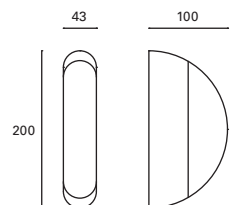

LED

PX-0276-GRI ●

W
TOTAL
6,3W

LED
5W
480 lm
3000°k

30.000 h

Included
100-240V
50-60Hz

Clase I

12

IP44

✓