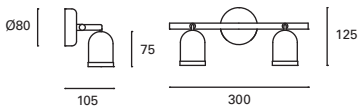

2xGU10 LED
2xMax.7W
L 54 mm -
Ø 50 mm

V/Hz 100-240V
50-60Hz

Class I

12

350°

90°

✓