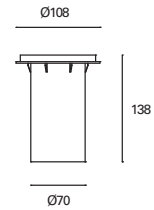

Exterior
Outdoor
Extérieur

Ringo

MAT Acero inoxidable AISI 304
Stainless steel AISI 304
Acier inoxydable AISI 304

DIF Cristal
Glass
Verre

Acero inoxidable
Stainless steel
Acier inoxydable

PX-1000-INO ●

GU10
 Max. 50W
 L 55 mm -
 Ø 50 mm
V/Hz 100-240V
 50-60Hz
 Class I
 12
 IP67
 0,5 M
 Included
 ✓