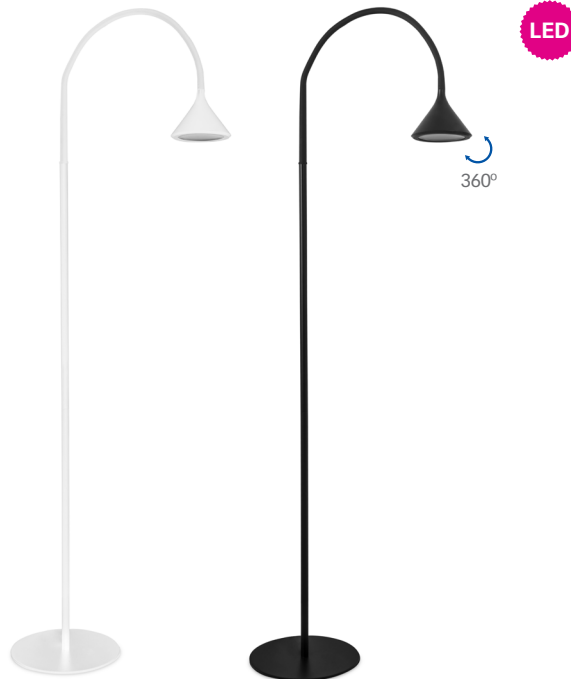

DE-0272-BLA ○
DE-0272-NEG ●

W TOTAL 6,6W
LED 4,8W 520 lm 3000k
30.000 h
Included 100-240V 50-60Hz
Class II
4
IP20
360°
USB
✓