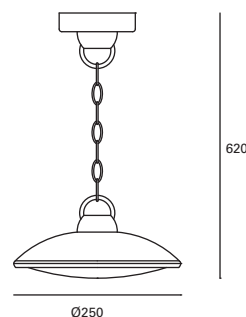

*
Apto para uso en pérgolas gracias a los velcro incluidos para la instalación.

Suitable for use on pergolas thanks to the velcro included for installation.

Convient pour une utilisation sur des pérgolas grâce à la bande velcro inclus pour sa fixation.