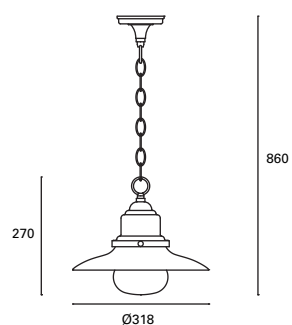

Avenue

MAT Acero Steel Acier

DIF Cristal Glass Verre

● Negro Black Noir

PX-0252-NEG ●

E-27
Max.60W
L 110 mm -
Ø 90 mm

V/Hz
100-240V
50-60Hz

Clase I

IP44

4

✓

E-27
Max.60W
L 110 mm -
Ø 90 mm

V/Hz
100-240V
50-60Hz

Clase I

IP44

4

✓