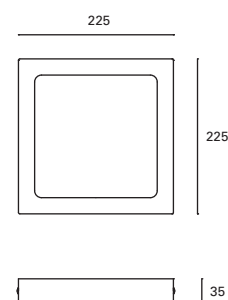

TC-0168-BLA ☐ 3000°k
TC-0169-BLA ☐ 4000°k

W
TOTAL
18,2W

LED
15,5W
1510 lm

30.000 h

Included
100-240V
50-60Hz

Class II

20

114°

✓

TC-0168 / TC-0169