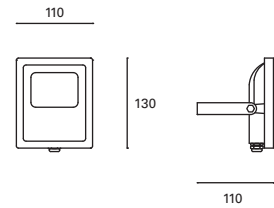

LED

PX-0114-NEG ● 3000°K
PX-0363-NEG ● 4000°K

W TOTAL 32,2W   **LED** 27W 3100 lm   30.000 h
Included 100-240V 50-60Hz   Class I   6   IP65   115° x111°   180°   0,35 m   ✓