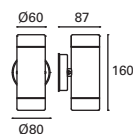

PX-0124-NEG ●

W
TOTAL
3,2W

LED
3W
280 lm
3000°k

30.000 h

Included
100-240V
50-60Hz

Class II

20

IP54

95°

✓

LED