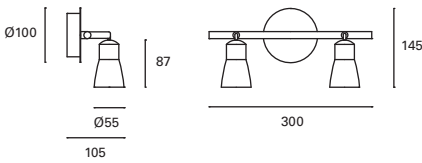

2xGU10 LED 2xMax.7W L 54 mm - Ø 50 mm
100-240V 50-60Hz
Class I
12
350°
90°
✓