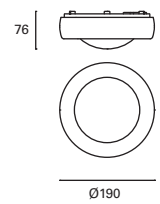

LED

PX-0097-ANT ●

LED 9W 1050 lm 4000°K | 30.000 h | Included 220-240V 50-60Hz | Class II | 12 | IP65 | ✓