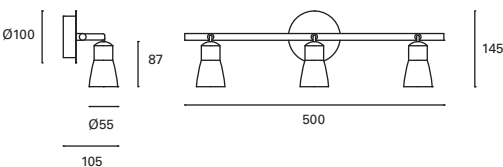

3xGU10 LED 3xMax.7W L 54 mm - Ø 50 mm
100-240V 50-60Hz
Class I
12
350°
90°
✓