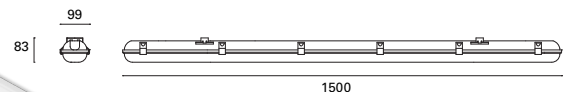

PX-0222-GRI ●

W TOTAL 57W **LED** 54W
5500 lm
4000k

30.000 h

Included 100-240V
50-60Hz

Class II

8

IP65

✓