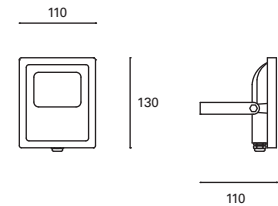

PX-0112-NEG ●

W TOTAL 9,9W	LED 8W 470 lm GREEN	30.000 h	Included 110-240V 50-60Hz	Class I	20	IP65	60° x 60°	180°	0,25 m	✓