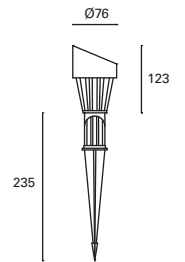

38°

150°

0,25 m

Included

✓

Minimal

MAT Aluminio
Aluminium
Aluminium

DIF Cristal
Glass
Verre