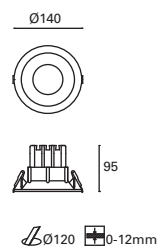

LED

TC-0350-BLA ○

W TOTAL 18,7W
LED 17,3W
2300 lm
30.000 h
Included
V/Hz 100-240V
50-60Hz
Clase II
12
IP44
60°

3000°k