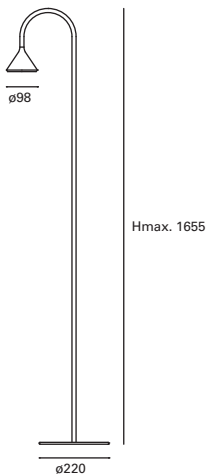

DE-0272-BLA ○
DE-0272-NEG ●

W TOTAL 6,6W
LED 4,8W 520 lm 3000k
30.000 h
Included 100-240V 50-60Hz
Class II
4
IP20
360°
USB
✓