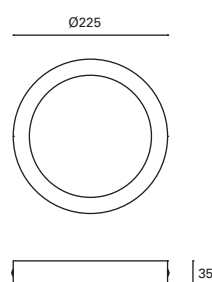

TC-0162-BLA ○ 3000°k
TC-0163-BLA ○ 4000°k

W TOTAL 18,2W   **LED** 15,5W 1510 lm   30.000 h   Included 100-240V 50-60Hz   Class II   20   114°   ✓

TC-0162 / TC-0163