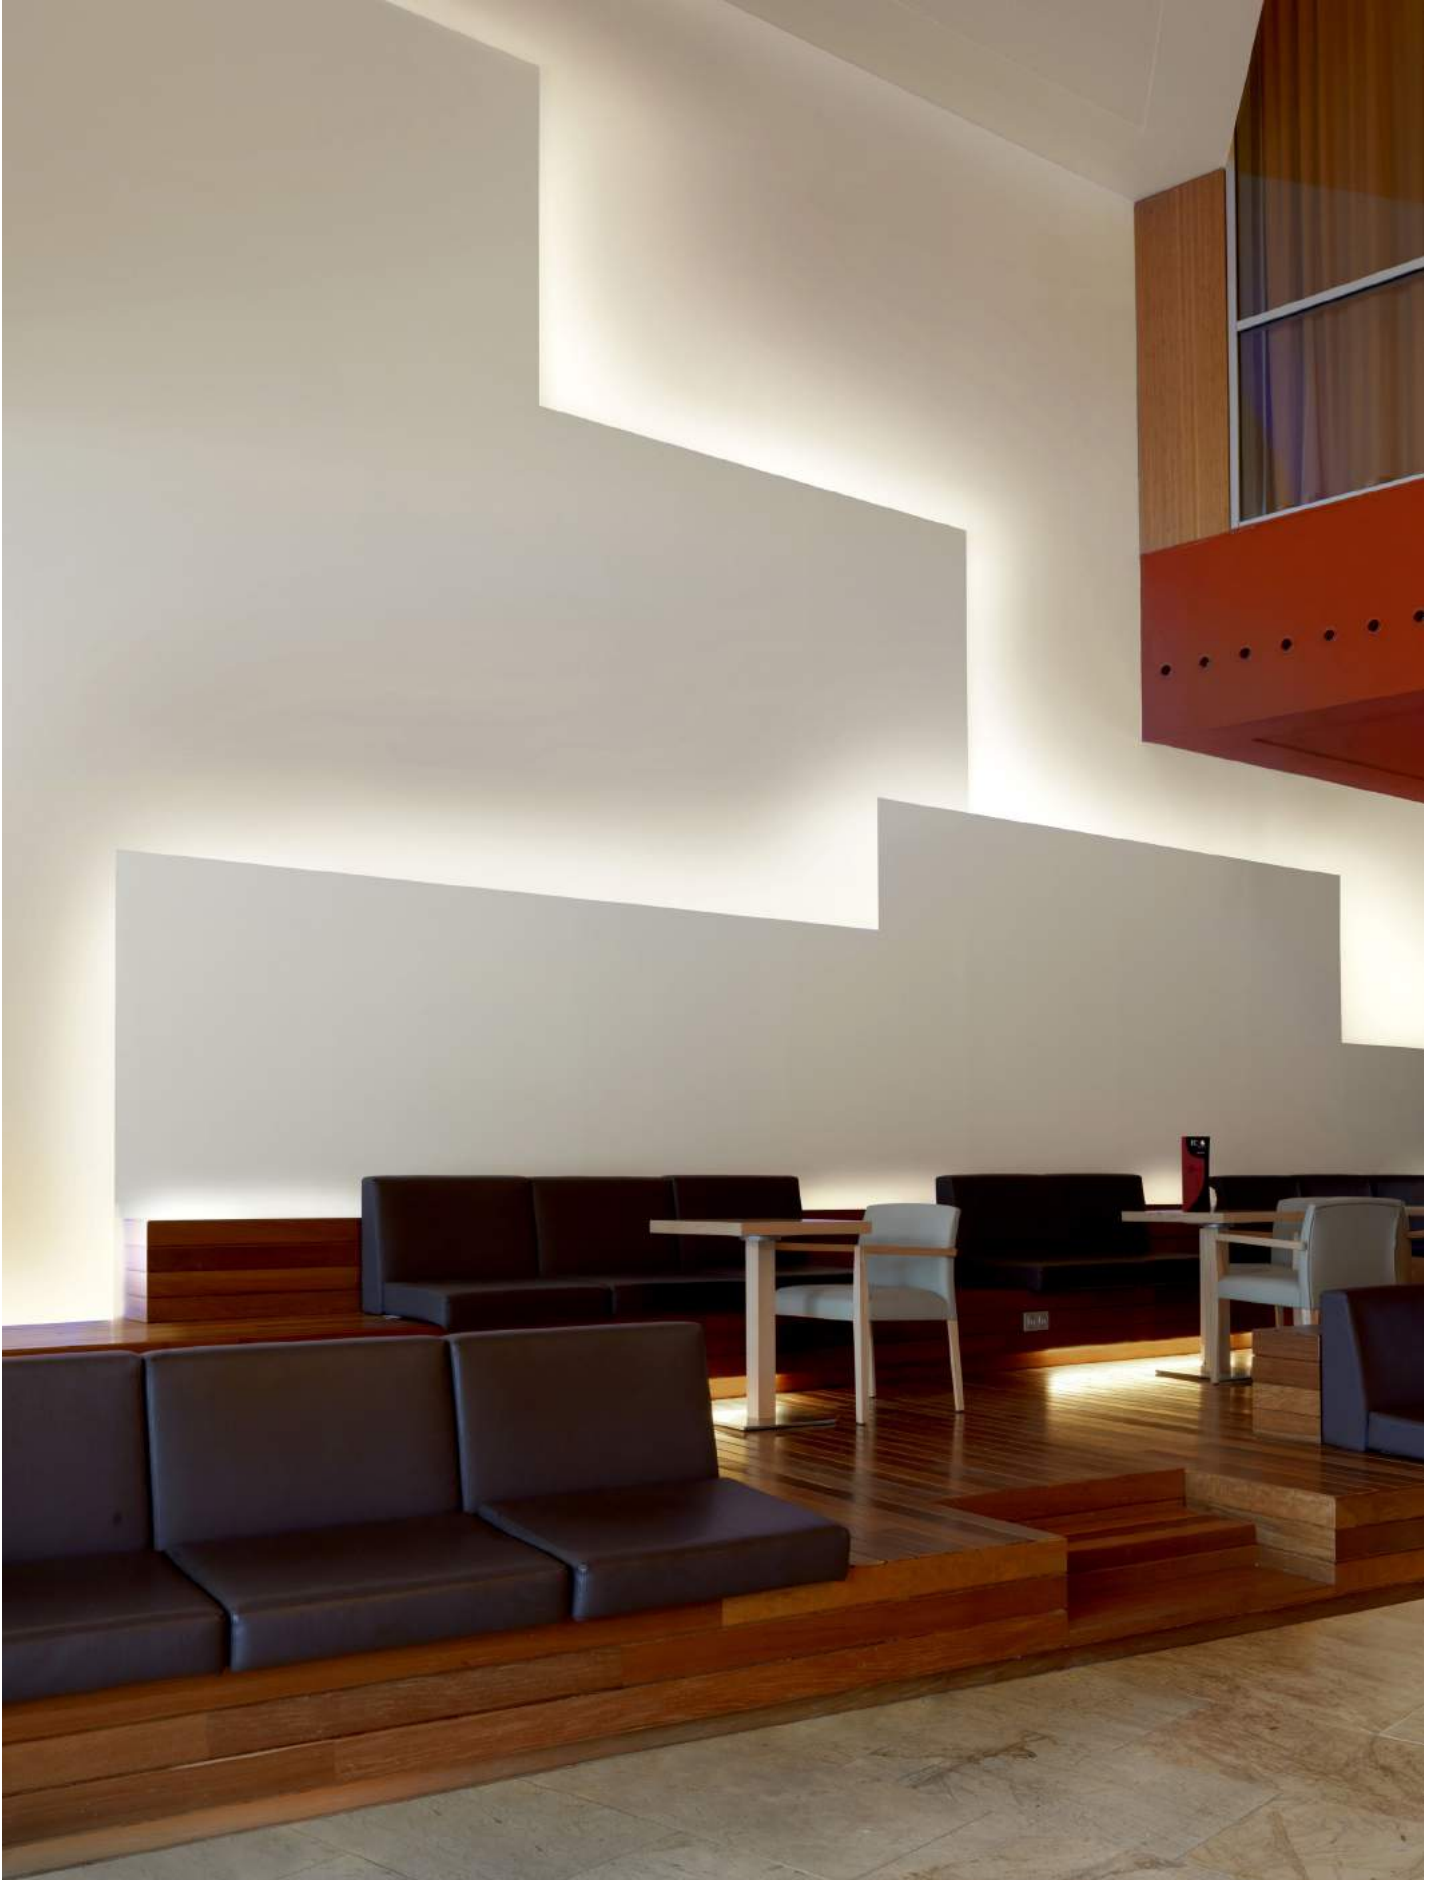

Exterior
Outdoor
Extérieur

Ringo

MAT Acero inoxidable AISI 304
Stainless steel AISI 304
Acier inoxydable AISI 304

DIF Cristal
Glass
Verre

Acero inoxidable
Stainless steel
Acier inoxydable

PX-1000-INO ●

GU10
 Max. 50W
 L 55 mm -
 Ø 50 mm
V/Hz 100-240V
 50-60Hz
 Class I
 12
 IP67
 0,5 M
 Included
 ✓