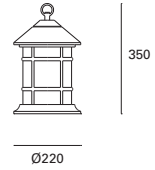

PX-0024-OXI ●

E27 Max. 100W L 180 mm | V/Hz 100-240V 50-60Hz | Class I | 4 | IP23 | ✓