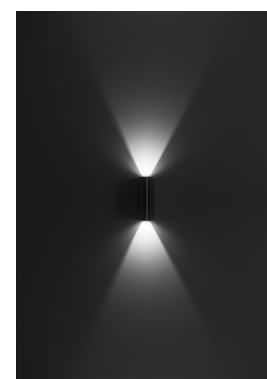

PX-0251-INO ●

W
TOTAL
7,8W

LED
6,2W
600 lm
4000°K

30.000 h

Included
100-240V
50-60Hz

Clase I

8

IP44

✓