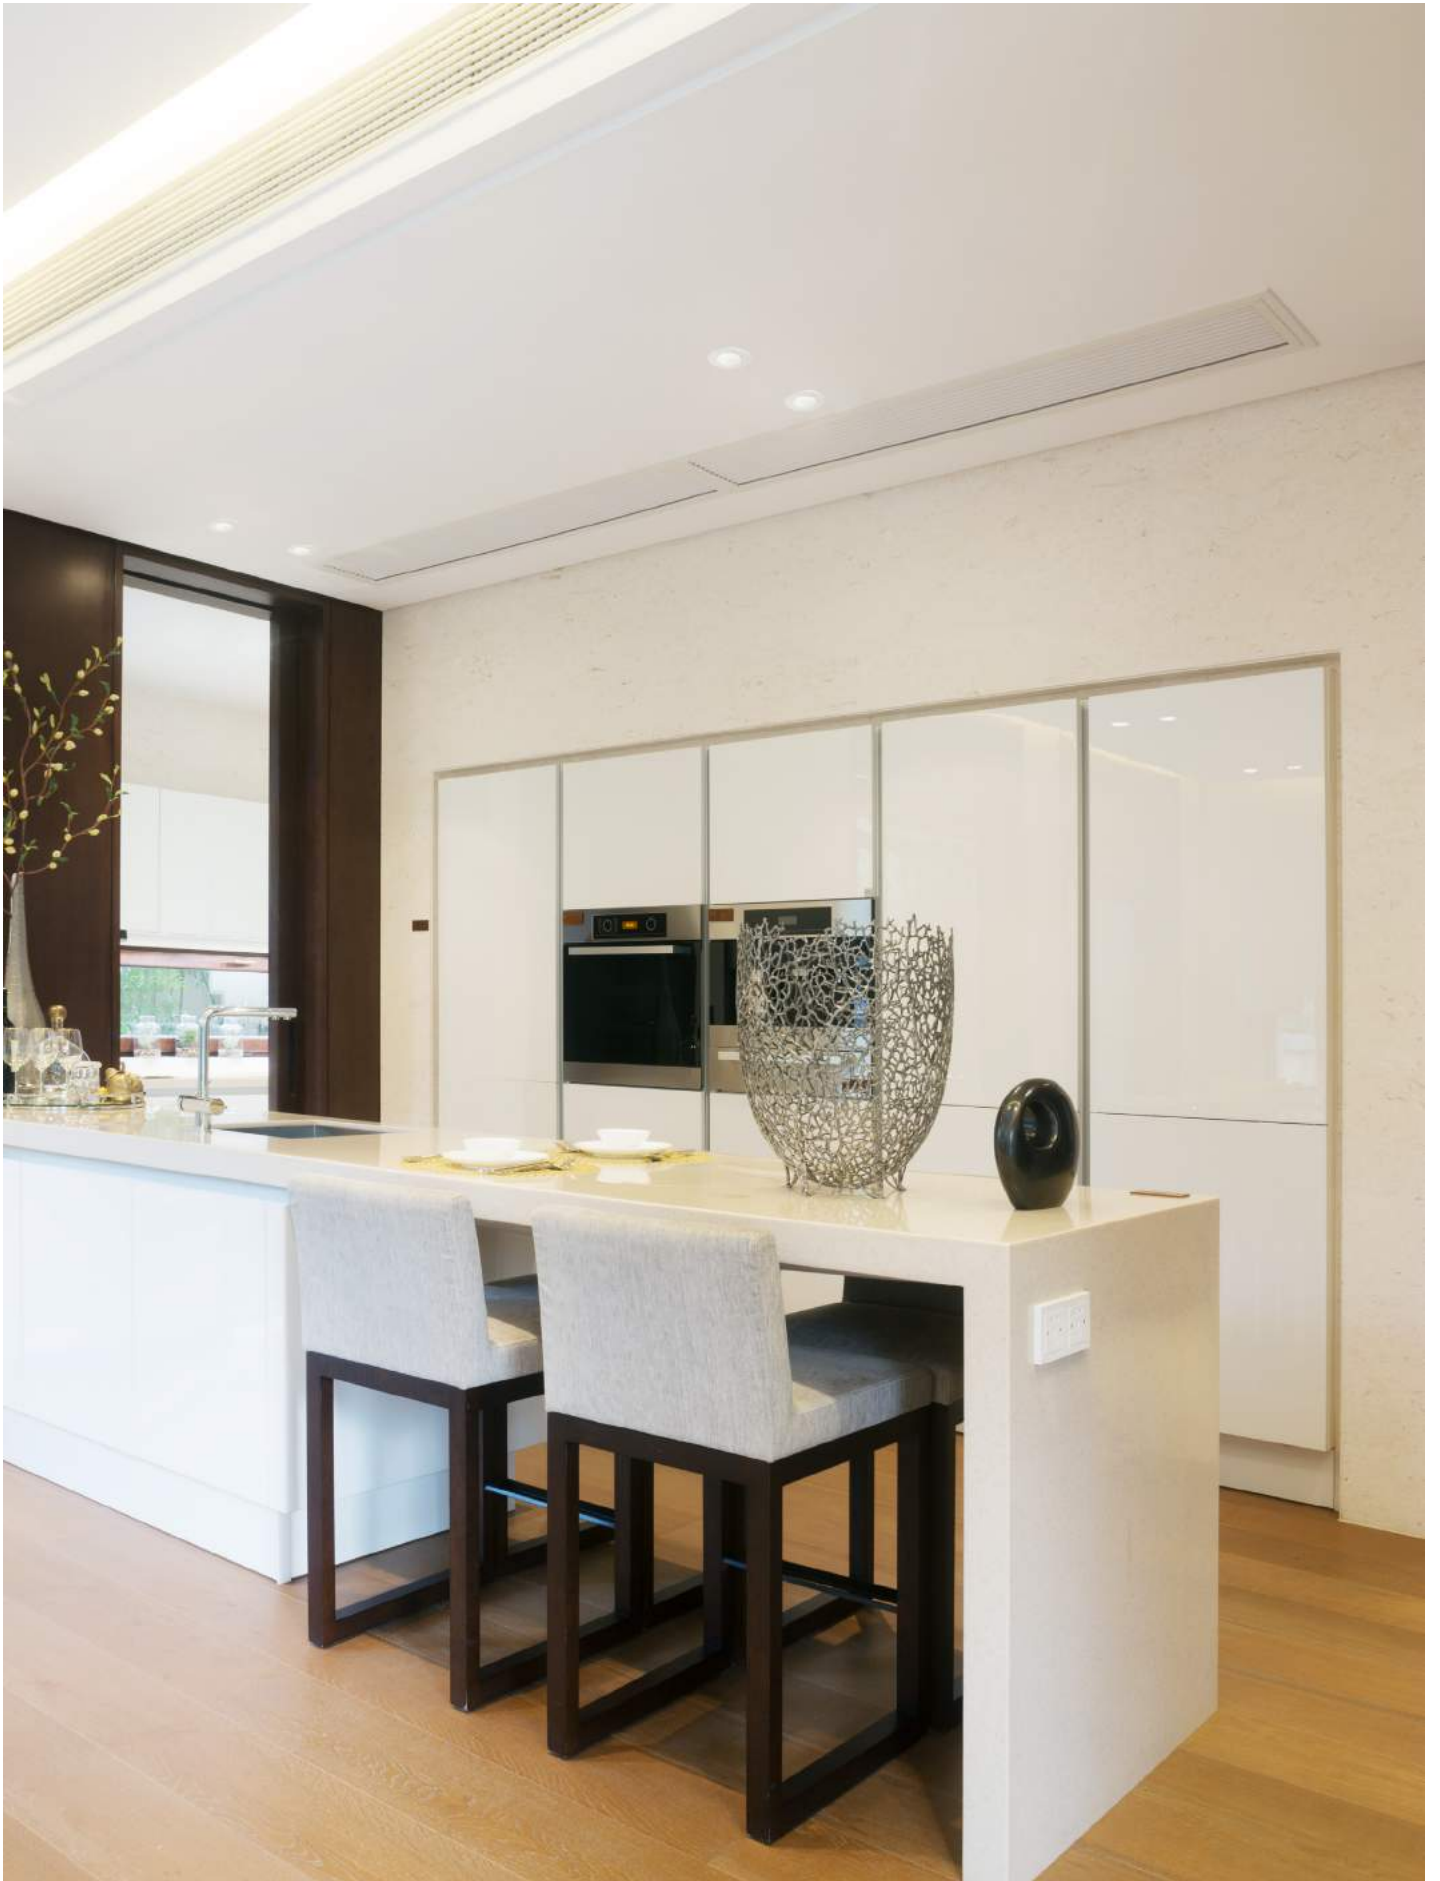

Included
100-240V
50-60Hz

Class II

20

IP44

136°

✓

Easy

LED