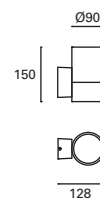

PX-0294-GRI ●
PX-0294-NEG ●

W
TOTAL
7,3W

LED
6,5W
525 lm
3000°k

30.000 h

Included
100-240V
50-60Hz

Clase I

10

IP54

✓