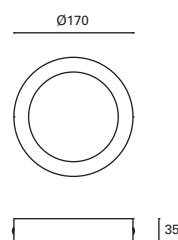

TC-0160-BLA ○ 3000°k
TC-0161-BLA ○ 4000°k

W TOTAL 12,2W   **LED** 10W 1150 lm   30.000 h   Included 100-240V 50-60Hz   Class II   20   114°   ✓

TC-0160 / TC-0161