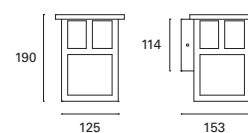

Class I

6

IP23

✓

Strong

MAT PMMA
PMMA
PMMA

DIF Cristal
Glass
Verre

● Negro
Black
Noir