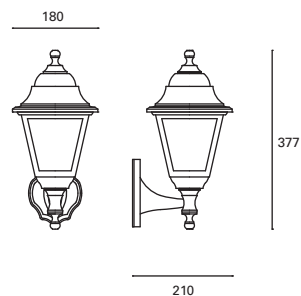

Apto para instalar en primera línea de mar.

Suitable for installation close to the sea.

Convient pour les installations en face de la mer.