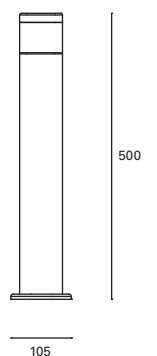

Arrow

MAT Aluminio
Aluminium
Aluminium

DIF Policarbonato
Polycarbonate
Polycarbonate

● Negro
Black
Noir

LED

PX-0138-NEG ●

W
TOTAL
6,6W

LED
5,5W
640 lm
3000°K

30.000 h

Included
100-240V
50-60Hz

Class I

16

IP44

✓

LED

PX-0139-NEG ●

W
TOTAL
6,6W

LED
5,5W
640 lm
3000°K

30.000 h

Included
100-240V
50-60Hz

Class I

9

IP65

✓