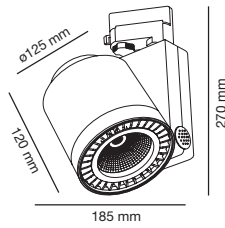

CYLINDER

LED

18 W Driver included

CRI82	2100 lm	2700 K	20°	010604101	☐	DALI OPTION Add a D at the end of the ref. e.g.: 010604101D
				010604102	☒	
			56°	010604201	☐	
				010604202	☒	
CRI85	2260 lm	3000 K	20°	010604301	☐	
				010604302	☒	
			56°	010604401	☐	
				010604402	☒	
	2350 lm	4000 K	20°	010604501	☐	
				010604502	☒	
			56°	010604601	☐	
				010604602	☒	

25 W Driver included

CRI85	2775 lm	2700 K	20°	010604701	☐	DALI OPTION Add a D at the end of the ref. e.g.: 010604701D
				010604702	☒	
			56°	010604801	☐	
				010604802	☒	
	2990 lm	3000 K	20°	010604901	☐	
				010604902	☒	
			56°	010605001	☐	
				010605002	☒	
	3105 lm	4000 K	20°	010605101	☐	
				010605102	☒	
			56°	010605201	☐	
				010605202	☒	

HIGH EFFICIENCY LED

36 W Driver included

CRI82	4440 lm	2700 K	20°	010605301	☐	DALI OPTION Add a D at the end of the ref. e.g.: 010605301D
				010605302	☒	
			56°	010605401	☐	
				010605402	☒	
CRI85	4780 lm	3000 K	20°	010605501	☐	
				010605502	☒	
			56°	010605601	☐	
				010605602	☒	
	4970 lm	4000 K	20°	010605701	☐	
				010605702	☒	
			56°	010605801	☐	
				010605802	☒	

CRI95

36 W Driver included

CRI95	3490lm	2700K	20°	010605901	☐	DALI OPTION Add a D at the end of the ref. e.g.: 010605901D
				010605902	☒	
			56°	010606001	☐	
				010606002	☒	
	3700lm	3000K	20°	010606101	☐	
				010606102	☒	
			56°	010606201	☐	
				010606202	☒	
	4070lm	4000K	20°	010606301	☐	
				010606302	☒	
			56°	010606401	☐	
				010606402	☒