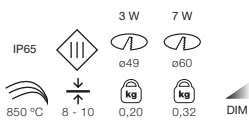

SIGNAL ASIMÉTRICO

LED

CRI80 3 W 350 mA 102 lm 3000 K 36° 02100101 ● DRIVER NOT INCL. 98310110 RECESSED BOX NOT INCL. 02100101C

CLEAR

LED

CRI80 3 W 256 lm 3000 K 36° 02100201 ○ DRIVER NOT INCL. 98310110
7 W 403 lm 02100301 ○