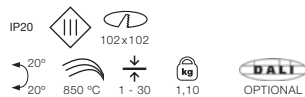

NANOCOLIN 1L

LED