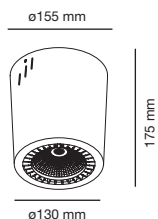

MINISIGN

LED

12 W Driver included

CRI82	1565 lm	2700 K	20°	050304701 ○
				050304702 ●
				050304703 ●
CRI85	1685 lm	3000 K	56°	050304801 ○
				050304802 ●
				050304803 ●
CRI85	1750 lm	4000 K	20°	050304901 ○
				050304902 ●
				050304903 ●
CRI85	1750 lm	4000 K	56°	050305001 ○
				050305002 ●
				050305003 ●
CRI85	1750 lm	4000 K	20°	050305101 ○
				050305102 ●
				050305103 ●
CRI85	1750 lm	4000 K	56°	050305201 ○
				050305202 ●
				050305203 ●

18 W Driver included

CRI82	2100 lm	2700 K	20°	050305301 ○
				050305302 ●
				050305303 ●
CRI85	2260 lm	3000 K	56°	050305401 ○
				050305402 ●
				050305403 ●
CRI85	2260 lm	3000 K	20°	050305501 ○
				050305502 ●
				050305503 ●
CRI85	2350 lm	4000K	56°	050305601 ○
				050305602 ●
				050305603 ●
CRI85	2350 lm	4000K	20°	050305701 ○
				050305702 ●
				050305703 ●
CRI85	2350 lm	4000K	56°	050305801 ○
				050305802 ●
				050305803 ●