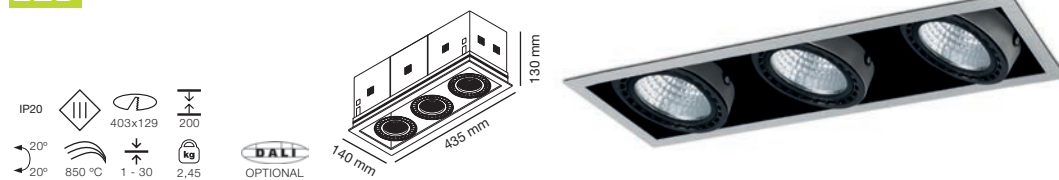

MINICOLIN 3L

LED

36 / 54 W				DRIVER (NOT INCL.)		
CRI82	4695 / 6300 lm	2700 K	20°	033013501 ○		
				033013502 ●		
				033013503 ●		
			56°	033013601 ○		
				033013602 ●		
				033013603 ●		
CRI85	5055 / 6780 lm	3000 K	20°	033013701 ○	12 W 98310125 DALI 98310599	
				033013702 ●		
				033013703 ●		
			56°	033013801 ○		18 W 98310325 DALI 98310599
				033013802 ●		
				033013803 ●		
CRI85	5250 / 7050 lm	4000 K	20°	033013901 ○		
				033013902 ●		
				033013903 ●		
			56°	033014001 ○		
				033014002 ●		
				033014003 ●		

CRI95				DRIVER (NOT INCL.)		
51 / 72 W				DRIVER (NOT INCL.)		
CRI95	5430 / 7410 lm	2700 K	20°	033014101 ○		
				033014102 ●		
				033014103 ●		
			56°	033014201 ○		
				033014202 ●		
				033014203 ●		
CRI95	5760 / 7485 lm	3000 K	20°	033014301 ○	17 W 98310325 DALI 98310599	
				033014302 ●		
				033014303 ●		
			56°	033014401 ○		24 W 98310231 DALI 98310599
				033014402 ●		
				033014403 ●		
CRI95	6330 / 8625 lm	4000 K	20°	033014501 ○		
				033014502 ●		
				033014503 ●		
			56°	033014601 ○		
				033014602 ●		
				033014603 ●