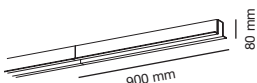

ORE 90cm T5 CONTINUOUS RECESSED