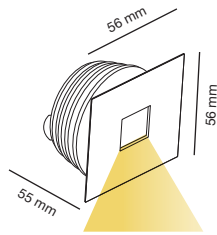

SIGNAL ASIMÉTRICO

LED

CRI80   3 W   350 mA   102 lm   3000 K   36°   02100101 ●   DRIVER NOT INCL. 98310110   RECESSED BOX NOT INCL. 02100101C