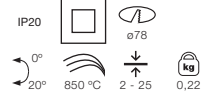

NUSA

LED

CRI80	100 - 240 V	7 W	350 mA	550 lm	2700 K	38°	02090101	☐	DRIVER INCLUDED
					4000 K		02090201	☐