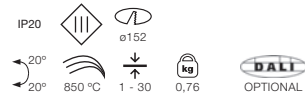

OPTIC

LED

18 / 25 W				DRIVER (NOT INCL.)	
CRI82	2100 / 2775 lm	2700 K	20°	032003001 ○	18 W 98310325 DALI 98310599 25 W 98310231 DALI 98310599
				032003002 ●	
			56°	032003101 ○	
				032003102 ●	
CRI85	2260 / 2990 lm	3000 K	20°	032003201 ○	
				032003202 ●	
			56°	032003301 ○	
				032003302 ●	
	2350 / 3105 lm	4000 K	20°	032003401 ○	
				032003402 ●	
			56°	032003501 ○	
				032003502 ●	

CRI95				DRIVER (NOT INCL.)	
24 / 36 W					
	2470 / 3490 lm	2700 K	20°	032003601 ○	24 W 98310231 DALI 98310599 36 W 98310445 DALI 98310599
				032003602 ●	
			56°	032003701 ○	
				032003702 ●	
CRI95	2615 / 3700 lm	3000 K	20°	032003801 ○	
				032003802 ●	
			56°	032003901 ○	
				032003902 ●	
	2875 / 4070 lm	4000 K	20°	032004001 ○	
				032004002 ●	
			56°	032004101 ○	
				032004102 ●