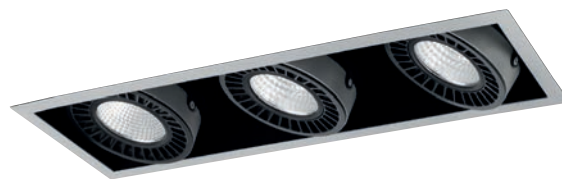

COLIN 3L

LED

54 / 75 W				DRIVER (NOT INCL.)	
CRI82	6300 / 8325 lm	2700 K	20°	034013701	○
				034013702	●
				034013703	●
			56°	034013801	○
				034013802	●
				034013803	●
CRI85	6780 / 8970 lm	3000 K	20°	034013901	○
				034013902	●
				034013903	●
			56°	034014001	○
				034014002	●
				034014003	●
CRI85	7050 / 9315 lm	4000 K	20°	034014101	○
				034014102	●
				034014103	●
			56°	034014201	○
				034014202	●
				034014203	●

18 W 98310325
DALI 98310599
25 W 98310231
DALI 98310599

CRI95				DRIVER (NOT INCL.)	
108 W				DRIVER (NOT INCL.)	
CRI95	10470 lm	2700 K	20°	034014301	○
				034014302	●
				034014303	●
			56°	034014401	○
				034014402	●
				034014403	●
CRI95	11100 lm	3000 K	20°	034014501	○
				034014502	●
				034014503	●
			56°	034014601	○
				034014602	●
				034014603	●
CRI95	12210 lm	4000 K	20°	034014701	○
				034014702	●
				034014703	●
			56°	034014801	○
				034014802	●
				034014803	●

36 W 98310445
DALI 98310599

HIGH EFFICIENCY LED				DRIVER (NOT INCL.)	
108 W				DRIVER (NOT INCL.)	
CRI82	13200 lm	2700 K	20°	034014901	○
				034014902	●
				034014903	●
			56°	034015001	○
				034015002	●
				034015003	●
CRI85	14340 lm	3000 K	20°	034015101	○
				034015102	●
				034015103	●
			56°	034015201	○
				034015202	●
				034015203	●
CRI85	14910 lm	4000 K	20°	034015301	○
				034015302	●
				034015303	●
			56°	034015401	○
				034015402	●
				034015403	●

36 W 98310445
DALI 98310599