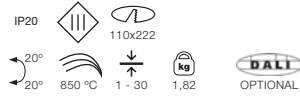

WITH FRAME

14 / 24 W				DRIVER (NOT INCL.)	
CRI82	1700 / 2720 lm	2700 K	20°	035005001 ○	7 W 98310509 12 W 98310125 DALI 98310599.
				035005002 ●	
				035005003 ●	
			56°	035005101 ○	
				035005102 ●	
				035005103 ●	
CRI85	1830 / 2930 lm	3000 K	20°	035005201 ○	
				035005202 ●	
				035005203 ●	
			56°	035005301 ○	
				035005302 ●	
				035005303 ●	
CRI85	1900 / 3050 lm	4000 K	20°	035005401 ○	
				035005402 ●	
				035005403 ●	
			56°	035005501 ○	
				035005502 ●	
				035005503 ●	

LED