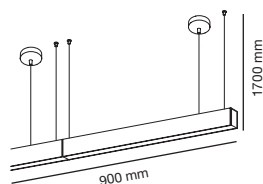

OPTIONAL ANTI-GLARE ACCESSORY

90 cm
04039904  0,18

120 cm
04029904  0,21

ORE 90cm CONTINUOUS SUSPENSION

LED

IP20   2,28

 OPTIONAL

18 W Driver included