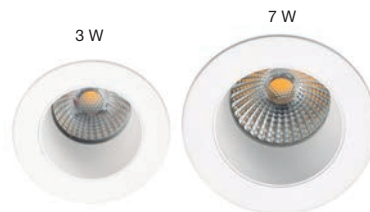

SIGNAL ASIMÉTRICO

LED

CRI80 3 W 350 mA 102 lm 3000 K 36° 02100101 ● DRIVER NOT INCL. 98310110 RECESSED BOX NOT INCL. 02100101C

CLEAR

LED

CRI80 3 W 256 lm 3000 K 36° 02100201 ○ DRIVER NOT INCL. 98310110
7 W 403 lm 02100301 ○