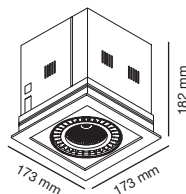

FOOD LIGHTING LED

24 / 36 W					DRIVER (NOT INCL.)		
CRI85	1900 / 2725 lm	FRUITS		20°	034010301 ○		
					034010302 ●		
					034010303 ●		
	56°	034010401 ○	24 W 98310231 DALI 98310599				
		034010402 ●					
		034010403 ●					
CRI70	1960 / 2810 lm	FISH			20°	034010501 ○	36 W 98310445 DALI 98310599
						034010502 ●	
						034010503 ●	
	56°	034010601 ○					
		034010602 ●					
		034010603 ●					
CRI70	1790 / 2570 lm	MEAT			20°	034010701 ○	
						034010702 ●	
						034010703 ●	
	56°	034010801 ○					
		034010802 ●					
		034010803 ●					

RETAIL LIGHTING LED

24 / 36 W					DRIVER (NOT INCL.)		
CRI95	2635 / 3785 lm	PEARL WHITE 3100 K		20°	034010901 ○	24 W 98310231 DALI 98310599	
					034010902 ●		
					034010903 ●		
				56°	034011001 ○		36 W 98310445 DALI 98310599
	034011002 ●						
	034011003 ●						

QR -111 LED

MAX. 20 W LED

SOCKET 1*G53

12 V

ELECTRONIC GEAR
NOT INCLUDED 98111020

03400401 ○
03400402 ●
03400403 ●

*Bulb not included