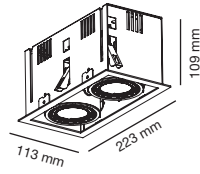

NANOCOLIN 2L

LED