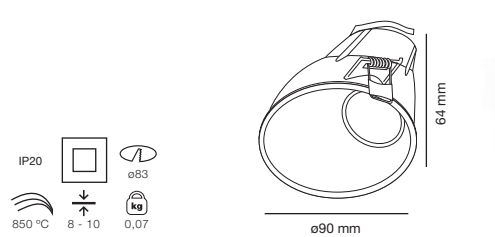

*Socket MR16 not included ref. 4R033
*Bulb not included

FRESH IP44

- MAX. 50 W GU10 SOCKET INCLUDED
- 02200501 ○
 - 02200502 ●
 - 02200503 ●

*Socket MR16 not included ref. 4R033
*Bulb not included

FRESH Wall washer