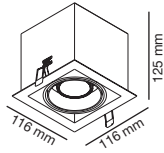

WITH FRAME

SOCKET 1*GU10 max. 50 W 03020401 ○
 03020402 ●
 03020403 ●

*Bulb not included

TRIMLESS

SOCKET 1*GU10 max. 50 W 03100401 ○
 03100402 ●

*Bulb not included

FALCON 2L GU10

WITH FRAME