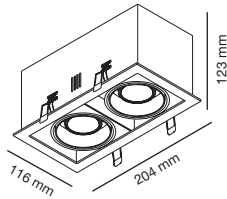

WITH FRAME

SOCKET 1*GU10 max. 50 W 03020401 ○
 03020402 ●
 03020403 ●

*Bulb not included

TRIMLESS

SOCKET 1*GU10 max. 50 W 03100401 ○
 03100402 ●

*Bulb not included

FALCON 2L GU10

WITH FRAME