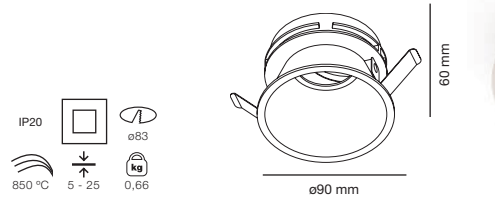

MOIST

MAX. 50 W	GU10 SOCKET INCLUDED	02100901	<input type="radio"/>
-----------	----------------------	----------	-----------------------

*Socket MR16 not included ref. 4R033
*Bulb not included

FRESH

- MAX. 50 W GU10 SOCKET INCLUDED
- 02100501 ○
 - 02100502 ●
 - 02100503 ●