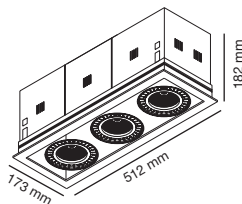

FOOD LIGHTING LED

72 / 108 W				DRIVER (NOT INCL.)		
CRI85	5700 / 8175 lm	FRUITS		20°	034015501 ○	
					034015502 ●	
					034015503 ●	
	56°		034015601 ○			
			034015602 ●			
			034015603 ●			
CRI70	5880 / 8430 lm	FISH		20°	034015701 ○	24 W 98310231 DALI 98310599
					034015702 ●	
					034015703 ●	
	56°		034015801 ○			
			034015802 ●			
			034015803 ●			
CRI70	5370 / 7710 lm	MEAT		20°	034015901 ○	36W 98310445 DALI 98310599
					034015902 ●	
					034015903 ●	
	56°		034016001 ○			
			034016002 ●			
			034016003 ●			

RETAIL LIGHTING LED

72 / 108 W				DRIVER (NOT INCL.)			
CRI95	7905 / 11355 lm	PEARL WHITE 3100 K		20°	034016101 ○	24 W 98310231 DALI 98310599	
					034016102 ●		
					034016103 ●		
				56°			034016201 ○
							034016202 ●
							034016203 ●

QR KIT LED

MAX. 3 x 20 W

SOCKET 3*G53

12 V

ELECTRONIC GEAR
NOT INCLUDED 98111020

- 03400601 ○
- 03400602 ●
- 03400603 ●

*Bulb not included