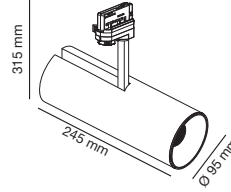

FUGA LARGE

LED NEW

IP20 350° 90° 850 °C 1,35 DALI OPTIONAL

18 W Driver included

CRI82	1565 lm	2700 K	24°	011300101 ☐	011300102 ☒		
			60°	011300201 ☐	011300202 ☒		
CRI85	1685 lm	3000 K	24°	011300301 ☐	011300302 ☒		DALI OPTION Add a D at the end of the ref. e.g.: 011300101D
			60°	011300401 ☐	011300402 ☒		
CRI85	1750 lm	4000 K	24°	011300501 ☐	011300502 ☒		
			60°	011300601 ☐	011300602 ☒		

25 W Driver included

CRI82	2100 lm	2700 K	24°	011300701 ☐	011300702 ☒		
			60°	011300801 ☐	011300802 ☒		
CRI85	2260 lm	3000 K	24°	011300901 ☐	011300902 ☒		DALI OPTION Add a D at the end of the ref. e.g.: 011300701D
			60°	011301001 ☐	011301002 ☒		
CRI85	2350 lm	4000 K	24°	011301101 ☐	011301102 ☒		
			60°	011301201 ☐	011301202 ☒		

CRI95

36 W Driver included

CRI95	1810 lm	2700 K	24°	011301901 ☐	011301902 ☒		
			60°	011302001 ☐	011302002 ☒		
CRI95	1920 lm	3000 K	24°	011302101 ☐	011302102 ☒		DALI OPTION Add a D at the end of the ref. e.g.: 011301901D
			60°	011302201 ☐	011302202 ☒		
CRI95	2110 lm	4000 K	24°	011302301 ☐	011302302 ☒		
			60°	011302401 ☐	011302402 ☒