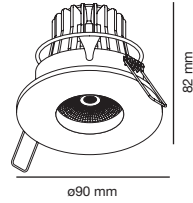

NUSA

LED

CRI80	100 - 240 V	7 W	350 mA	550 lm	2700 K	38°	02090101	☐	DRIVER INCLUDED
					4000 K		02090201	☐