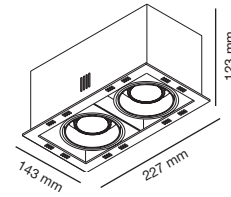

FALCON 1L GU10

WITH FRAME

SOCKET 1*GU10   max. 50 W   03020401 ○
03020402 ●
03020403 ●

*Bulb not included

TRIMLESS

SOCKET 1*GU10   max. 50 W   03100401 ○
03100402 ●

*Bulb not included

FALCON 2L GU10

WITH FRAME

SOCKET 2*GU10   max. 50 W   03020501 ○
03020502 ●
03020503 ●

*Bulb not included

TRIMLESS

SOCKET 2*GU10   max. 50 W   03100501 ○
03100502 ●

*Bulb not included

FOX

LED NEW

WITH FRAME

3-5 W 350-500 mA 200-500 lm 2700K 25° 02101001
Driver not included 350 mA 98310110 TRIAC
Driver not included 500 mA 98310310 TRIAC

TRIMLESS

3-5 W 350-500 mA 200-500 lm 2700K 25° 02101101
Driver not included 350 mA 98310110 TRIAC
Driver not included 500 mA 98310310 TRIAC

BOW

LED NEW

			7 W	350 mA	520 lm	ø 50 mm	02150101 ○	Driver not incl. 98310110 TRIAC
CRI90	2700 K	36°	10 W	500 mA	655 lm	ø 65 mm	02150201 ○	Driver not incl. 98310310 TRIAC
			18 W	500 mA	1575 lm	ø 80 mm	02150301 ○	Driver not incl. 98310325R TRIAC