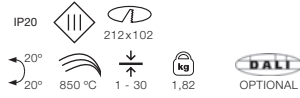

NANOCOLIN 2L

LED