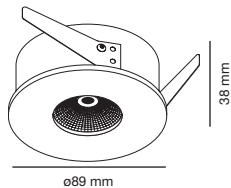

COMPACT

LED

CRI80	15 W	350 mA	1000 lm	3000 K	36°	02070101	☐	12 W 98310125 DALI 98310599 *Driver not included