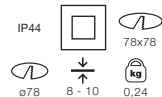

MOIST

MAX. 50 W	GU10 SOCKET INCLUDED	02100901	☐

*Socket MR16 not included ref. 4R033
*Bulb not included