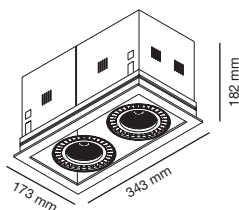

COLIN 2L

LED

36 / 50 W				DRIVER (NOT INCL.)	
CRI82	4200 / 5550 lm	2700 K	20°	034011101	○
				034011102	●
				034011103	●
	4520 / 5980 lm	3000 K	20°	034011301	○
				034011302	●
				034011303	●
CRI85	4700 / 6210 lm	4000 K	20°	034011401	○
				034011402	●
				034011403	●
			20°	034011501	○
				034011502	●
				034011503	●
		56°	034011601	○	
			034011602	●	
			034011603	●	

18 W 98310325
DALI 98310599
25 W 98310231
DALI 98310599

CRI95				DRIVER (NOT INCL.)	
72 W				DRIVER (NOT INCL.)	
CRI95	6980 lm	2700 K	20°	034011701	○
				034011702	●
				034011703	●
	7400 lm	3000 K	20°	034011801	○
				034011802	●
				034011803	●
8140 lm	4000 K	20°	034011901	○	
			034011902	●	
			034011903	●	
			20°	034012001	○
				034012002	●
				034012003	●
		20°	034012101	○	
			034012102	●	
			034012103	●	
		56°	034012201	○	
			034012202	●	
			034012203	●	

36 W 98310445
DALI 98310599

HIGH EFFICIENCY LED				DRIVER (NOT INCL.)	
72 W				DRIVER (NOT INCL.)	
CRI82	8800 lm	2700 K	20°	034012301	○
				034012302	●
				034012303	●
	9560 lm	3000 K	20°	034012401	○
				034012402	●
				034012403	●
CRI85	9940 lm	4000 K	20°	034012501	○
				034012502	●
				034012503	●
			20°	034012601	○
				034012602	●
				034012603	●
		20°	034012701	○	
			034012702	●	
			034012703	●	
		56°	034012801	○	
			034012802	●	
			034012803	●	

36 W 98310445
DALI 98310599