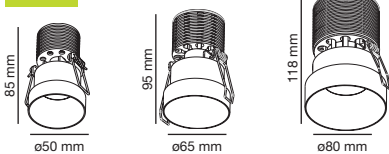

FALCON 1L GU10

WITH FRAME

SOCKET 1*GU10   max. 50 W   03020401 ○
03020402 ●
03020403 ●

*Bulb not included

TRIMLESS

SOCKET 1*GU10   max. 50 W   03100401 ○
03100402 ●

*Bulb not included

FALCON 2L GU10

WITH FRAME

SOCKET 2*GU10   max. 50 W   03020501 ○
03020502 ●
03020503 ●

*Bulb not included

TRIMLESS

SOCKET 2*GU10   max. 50 W   03100501 ○
03100502 ●

*Bulb not included

FOX

LED NEW

WITH FRAME

3-5 W 350-500 mA 200-500 lm 2700K 25° 02101001
Driver not included 350 mA 98310110 TRIAC
Driver not included 500 mA 98310310 TRIAC

TRIMLESS

3-5 W 350-500 mA 200-500 lm 2700K 25° 02101101
Driver not included 350 mA 98310110 TRIAC
Driver not included 500 mA 98310310 TRIAC

BOW

LED NEW

			7 W	350 mA	520 lm	ø 50 mm	02150101 ○	Driver not incl. 98310110 TRIAC
CRI90	2700 K	36°	10 W	500 mA	655 lm	ø 65 mm	02150201 ○	Driver not incl. 98310310 TRIAC
			18 W	500 mA	1575 lm	ø 80 mm	02150301 ○	Driver not incl. 98310325R TRIAC