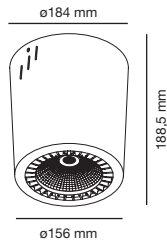

SIGN

LED

18 W Driver included

Beam Angle	Color Temperature	Light Output (lm)	CR	Product Code	Availability
20°	2700 K	2100	CRI82	050204101	○
				050204102	●
				050204103	●
				050204201	○
				050204202	●
				050204203	●
56°	3000 K	2260	CRI85	050204301	○
				050204302	●
				050204303	●
				050204401	○
				050204402	●
				050204403	●
20°	4000 K	2350	CRI85	050204501	○
				050204502	●
				050204503	●
				050204601	○
				050204602	●
				050204603	●

DALI OPTION
Add a D at the end of the ref.
e.g.: 050204101D

25 W Driver included

Beam Angle	Color Temperature	Light Output (lm)	CR	Product Code	Availability
20°	2700 K	2775	CRI82	050204701	○
				050204702	●
				050204703	●
				050204801	○
				050204802	●
				050204803	●
56°	3000 K	2990	CRI85	050204901	○
				050204902	●
				050204903	●
				050205001	○
				050205002	●
				050205003	●
20°	4000 K	3105	CRI85	050205101	○
				050205102	●
				050205103	●
				050205201	○
				050205202	●
				050205203	●

DALI OPTION
Add a D at the end of the ref.
e.g.: 050204702D

HIGH EFFICIENCY LED

36 W Driver included

Beam Angle	Color Temperature	Light Output (lm)	CR	Product Code	Availability
20°	2700 K	4400	CRI82	050205301	○
				050205302	●
				050205303	●
				050205401	○
				050205402	●
				050205403	●
56°	3000 K	4780	CRI85	050205501	○
				050205502	●
				050205503	●
				050205601	○
				050205602	●
				050205603	●
20°	4000 K	4970	CRI85	050205701	○
				050205702	●
				050205703	●
				050205801	○
				050205802	●
				050205803	●

DALI OPTION
Add a D at the end of the ref.
e.g.: 050205301D

Surface & Suspended