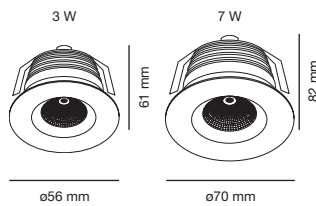

SIGNAL ASIMÉTRICO

LED

CRI80 3 W 350 mA 102 lm 3000 K 36° 02100101 ● DRIVER NOT INCL. 98310110 RECESSED BOX NOT INCL. 02100101C

CLEAR

LED

CRI80 3 W 256 lm 3000 K 36° 02100201 ○ DRIVER NOT INCL. 98310110
7 W 403 lm 02100301 ○