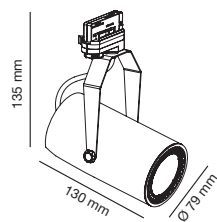

NANOSIGMA

LED

7 W Driver included					
CRI82	850 lm	2700 K	20°	011000102	●
			56°	011000202	●
CRI85	915 lm	3000 K	20°	011000302	●
			56°	011000402	●
	950 lm	4000 K	20°	011000502	●
			56°	011000602	●
12 W Driver included					
CRI82	1360 lm	2700 K	20°	011000702	●
			56°	011000802	●
CRI85	1465 lm	3000 K	20°	011000902	●
			56°	011001002	●
	1525 lm	4000 K	20°	011001102	●
			56°	011001202	●

Compatible con Directional Flaps 01993002 (pág. 32)
Suitable with Directional Flaps 01993002 (pag. 32)