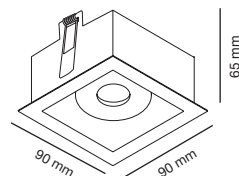

MOIST

MAX. 50 W	GU10 SOCKET INCLUDED	02100901	<input type="radio"/>
-----------	----------------------	----------	-----------------------

*Socket MR16 not included ref. 4R033
*Bulb not included

FRESH

- MAX. 50 W GU10 SOCKET INCLUDED
- 02100501 ○
 - 02100502 ●
 - 02100503 ●