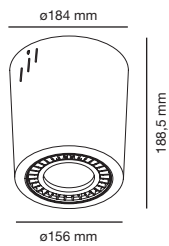

RETAIL LIGHTING LED

24 W Driver included						
CRI95	2635 lm	PEARL WHITE 3100 K	20°	050207701	○	DALI OPTION Add a D at the end of the ref. e.g.: 050207701D
				050207702	●	
				050207703	●	
			56°	050207801	○	
				050207802	●	
				050207803	●	
36 W Driver included						
CRI95	3785 lm	PEARL WHITE 3100 K	20°	050207901	○	DALI OPTION Add a D at the end of the ref. e.g.: 050207901D
				050207902	●	
				050207903	●	
			56°	050208001	○	
				050208002	●	
				050208003	●	

SIGN LED

IP20 1,80

QR-111 LED

MAX. 20 W LED

SOCKET 1*GX53

12 V

ELECTRONIC GEAR INCLUDED

05022801 ○
05022802 ●
05022803 ●

*Bulb not included