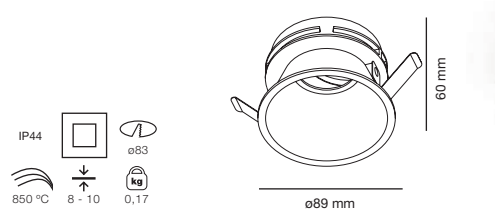

FRESH IP44

1. MAX. 50 W   GU10 SOCKET INCLUDED
2. 02200501 ○
   - 02200502 ●
   - 02200503 ●

*Socket MR16 not included ref. 4R033
*Bulb not included