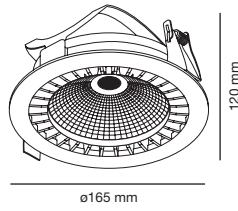

OPTIC

LED

18 / 25 W				DRIVER (NOT INCL.)	
CRI82	2100 / 2775 lm	2700 K	20°	032003001 ○	18 W 98310325 DALI 98310599 25 W 98310231 DALI 98310599
				032003002 ●	
			56°	032003101 ○	
				032003102 ●	
CRI85	2260 / 2990 lm	3000 K	20°	032003201 ○	
				032003202 ●	
			56°	032003301 ○	
				032003302 ●	
	2350 / 3105 lm	4000 K	20°	032003401 ○	
				032003402 ●	
			56°	032003501 ○	
				032003502 ●	

CRI95				DRIVER (NOT INCL.)	
24 / 36 W					
	2470 / 3490 lm	2700 K	20°	032003601 ○	24 W 98310231 DALI 98310599 36 W 98310445 DALI 98310599
				032003602 ●	
			56°	032003701 ○	
				032003702 ●	
CRI95	2615 / 3700 lm	3000 K	20°	032003801 ○	
				032003802 ●	
			56°	032003901 ○	
				032003902 ●	
	2875 / 4070 lm	4000 K	20°	032004001 ○	
				032004002 ●	
			56°	032004101 ○	
				032004102 ●