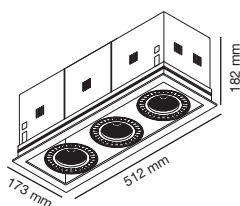

COLIN 3L

LED

54 / 75 W				DRIVER (NOT INCL.)	
CRI82	6300 / 8325 lm	2700 K	20°	034013701	○
				034013702	●
				034013703	●
			56°	034013801	○
				034013802	●
				034013803	●
CRI85	6780 / 8970 lm	3000 K	20°	034013901	○
				034013902	●
				034013903	●
			56°	034014001	○
				034014002	●
				034014003	●
CRI85	7050 / 9315 lm	4000 K	20°	034014101	○
				034014102	●
				034014103	●
			56°	034014201	○
				034014202	●
				034014203	●

18 W 98310325
DALI 98310599
25 W 98310231
DALI 98310599

CRI95				DRIVER (NOT INCL.)	
108 W				DRIVER (NOT INCL.)	
CRI95	10470 lm	2700 K	20°	034014301	○
				034014302	●
				034014303	●
			56°	034014401	○
				034014402	●
				034014403	●
CRI95	11100 lm	3000 K	20°	034014501	○
				034014502	●
				034014503	●
			56°	034014601	○
				034014602	●
				034014603	●
CRI95	12210 lm	4000 K	20°	034014701	○
				034014702	●
				034014703	●
			56°	034014801	○
				034014802	●
				034014803	●

36 W 98310445
DALI 98310599

HIGH EFFICIENCY LED				DRIVER (NOT INCL.)	
108 W				DRIVER (NOT INCL.)	
CRI82	13200 lm	2700 K	20°	034014901	○
				034014902	●
				034014903	●
			56°	034015001	○
				034015002	●
				034015003	●
CRI85	14340 lm	3000 K	20°	034015101	○
				034015102	●
				034015103	●
			56°	034015201	○
				034015202	●
				034015203	●
CRI85	14910 lm	4000 K	20°	034015301	○
				034015302	●
				034015303	●
			56°	034015401	○
				034015402	●
				034015403	●

36 W 98310445
DALI 98310599