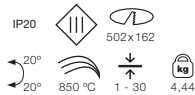

FOOD LIGHTING LED

72 / 108 W				DRIVER (NOT INCL.)		
CRI85	5700 / 8175 lm	FRUITS		20°	034015501 ○	
					034015502 ●	
					034015503 ●	
	56°		034015601 ○			
			034015602 ●			
			034015603 ●			
CRI70	5880 / 8430 lm	FISH		20°	034015701 ○	24 W 98310231 DALI 98310599
					034015702 ●	
					034015703 ●	
	56°		034015801 ○			
			034015802 ●			
			034015803 ●			
CRI70	5370 / 7710 lm	MEAT		20°	034015901 ○	36W 98310445 DALI 98310599
					034015902 ●	
					034015903 ●	
	56°		034016001 ○			
			034016002 ●			
			034016003 ●			

RETAIL LIGHTING LED

72 / 108 W				DRIVER (NOT INCL.)			
CRI95	7905 / 11355 lm	PEARL WHITE 3100 K		20°	034016101 ○	24 W 98310231 DALI 98310599	
					034016102 ●		
					034016103 ●		
				56°			034016201 ○
							034016202 ●
							034016203 ●

QR KIT LED

MAX. 3 x 20 W

SOCKET 3*G53

12 V

ELECTRONIC GEAR
NOT INCLUDED 98111020

- 03400601 ○
- 03400602 ●
- 03400603 ●

*Bulb not included