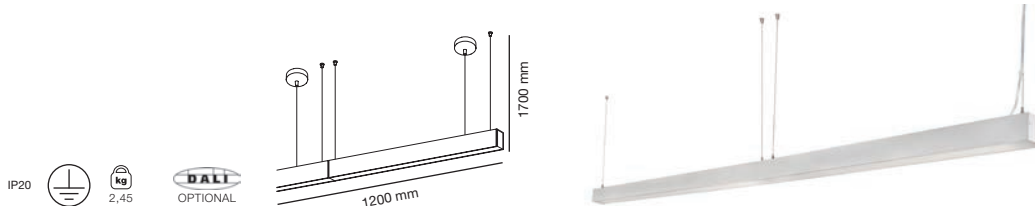

ORE 120cm T5 CONTINUOUS SUSPENSION

SOCKET 1*G5	54 W	ELECTRONIC GEAR INCLUDED	04022201 04022202 04022203	○ ● ●	*Bulb not included
DALI DIMMABLE					
SOCKET 1*G5	54 W	ELECTRONIC GEAR INCLUDED	04022801 04022802 04022803	○ ● ●	*Bulb not included
1-10V DIMMABLE					
SOCKET 1*G5	54 W	ELECTRONIC GEAR INCLUDED	04022701 04022702 04022703	○ ● ●	*Bulb not included

OPTIONAL ANTI-GLARE ACCESSORY

90 cm	04039904
120 cm	04029904

KIT FOR CONTINUOUS LIGHT

04029906