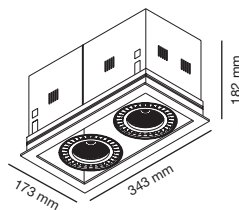

FOOD LIGHTING LED

48 / 72 W

DRIVER (NOT INCL.)

CRI	Light Output (lm)	Application	Beam Angle	Part Number	Driver
CRI85	3800 / 5450 lm	FRUITS	20°	034012901	○
				034012902	●
				034012903	●
			56°	034013001	○
				034013002	●
				034013003	●
CRI70	3920 / 5620 lm	FISH	20°	034013101	○
				034013102	●
				034013103	●
			56°	034013201	○
				034013202	●
				034013203	●
CRI70	3580 / 5140 lm	MEAT	20°	034013301	○
				034013302	●
				034013303	●
			56°	034013401	○
				034013402	●
				034013403	●

RETAIL LIGHTING LED

48 / 72 W

DRIVER (NOT INCL.)

CRI	Light Output (lm)	Color	Beam Angle	Part Number	Driver
CRI95	5270 / 7570 lm	PEARL WHITE 3100 K	20°	034013501	○
				034013502	●
			56°	034013503	●
				034013601	○
				034013602	●
				034013603	●

QR KIT LED

MAX. 2 x 20 W LED

SOCKET 2*G53

12 V

ELECTRONIC GEAR
NOT INCLUDED 98111020

03400501 ○
03400502 ●
03400503 ●

*Bulb not included