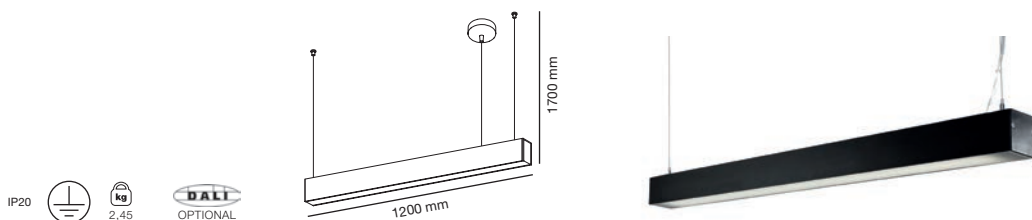

ORE 120cm T5 MULTI-FUNCTION

SOCKET 1*G5	54 W	ELECTRONIC GEAR INCLUDED	04020201 04020202 04020203	○ ● ●	*Bulb not included
DALI DIMMABLE					
SOCKET 1*G5	54 W	ELECTRONIC GEAR INCLUDED	04020801 04020802 04020803	○ ● ●	*Bulb not included
1-10V DIMMABLE					
SOCKET 1*G5	54 W	ELECTRONIC GEAR INCLUDED	04020701 04020702 04020703	○ ● ●	*Bulb not included