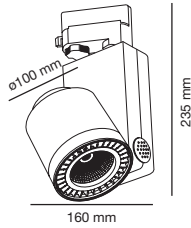

MINICYLINDER

LED

12 W Driver included						
CRI82	1565 lm	2700 K	20°	010704101 ○		
				010704102 ●		
			56°	010704201 ○		
				010704202 ●		
CRI85	1685 lm	3000 K	20°	010704301 ○		DALI OPTION Add a D at the end of the ref. e.g.: 010704101D
				010704302 ●		
			56°	010704401 ○		
				010704402 ●		
CRI85	1750 lm	4000 K	20°	010704501 ○		
				010704502 ●		
			56°	010704601 ○		
				010704602 ●		
18 W Driver included						
CRI82	2100 lm	2700 K	20°	010704701 ○		
				010704702 ●		
			56°	010704801 ○		
				010704802 ●		
CRI85	2260 lm	3000 K	20°	010704901 ○		DALI OPTION Add a D at the end of the ref. e.g.: 010704701D
				010704902 ●		
			56°	010705001 ○		
				010705002 ●		
CRI85	2350 lm	4000 K	20°	010705101 ○		
				010705102 ●		
			56°	010705201 ○		
				010705202 ●		
17 W Driver included						
CRI82	1810 lm	2700 K	20°	010705301 ○		
				010705302 ●		
			56°	010705401 ○		
				010705402 ●		
CRI85	1920 lm	3000 K	20°	010705501 ○		DALI OPTION Add a D at the end of the ref. e.g.: 010705301D
				010705502 ●		
			56°	010705601 ○		
				010705602 ●		
CRI85	2110 lm	4000 K	20°	010705701 ○		
				010705702 ●		
			56°	010705801 ○		
				010705802 ●		
24 W Driver included						
CRI82	2470 lm	2700 K	20°	010705901 ○		
				010705902 ●		
			56°	010706001 ○		
				010706002 ●		
CRI85	2615 lm	3000 K	20°	010706101 ○		DALI OPTION Add a D at the end of the ref. e.g.: 010705901D
				010706102 ●		
			56°	010706201 ○		
				010706202 ●		
CRI85	2875 lm	4000 K	20°	010706301 ○		
				010706302 ●		
			56°	010706401 ○		
				010706402 ●