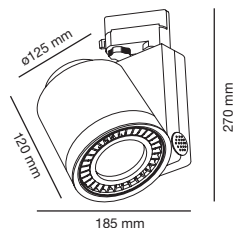

FOOD LIGHTING LED

24 W Driver included

CRI85	1900 lm	FRUITS		20°	010606501 ☐	DALI OPTION Add a D at the end of the ref. e.g.: 010606501D
				56°	010606502 ☒	
	1960 lm	FISH		20°	010606701 ☐	
				56°	010606702 ☒	
CRI70	1790 lm	MEAT		20°	010606901 ☐	
				56°	010606902 ☒	

36 W Driver included

CRI85	2725 lm	FRUITS		20°	010607101 ☐	DALI OPTION Add a D at the end of the ref. e.g.: 010607101D
				56°	010607102 ☒	
	2810 lm	FISH		20°	010607301 ☐	
				56°	010607302 ☒	
CRI70	2570 lm	MEAT		20°	010607501 ☐	
				56°	010607502 ☒	

RETAIL LIGHTING LED

24 W Driver included

CRI95	2635 lm	PEARL WHITE 3100 K	20°	010607701 ☐	DALI OPTION Add a D at the end of the ref. e.g.: 010607701D
			56°	010607702 ☒	
CRI95	3785 lm	PEARL WHITE 3100 K	20°	010607901 ☐	DALI OPTION Add a D at the end of the ref. e.g.: 010607901D
			56°	010607902 ☒	

36 W Driver included

CRI95	3785 lm	PEARL WHITE 3100 K	20°	010608001 ☐	DALI OPTION Add a D at the end of the ref. e.g.: 010608001D
			56°	010608002 ☒	

LED

QR-111 LED

MAX. 20 W LED

SOCKET 1*G53

12 V

ELECTRONIC GEAR INCLUDED

01065701 ☐
01065702 ☒

Suitable with Directional Flaps 01992301 and 01992502 and Honeycomb Louvre 01992002 (pag. 32)
Compatible con Directional Flaps 01992301 y 01992502 y Honeycomb Louvre 01992002 (pág. 32)

*Bulb not included