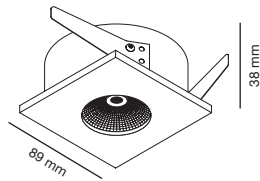

COMPACT

LED

CRI80	15 W	350 mA	1000 lm	3000 K	36°	02080101	☐	12 W 98310125 DALI 98310599 *Driver not included