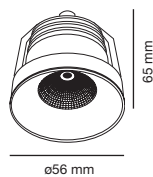

AIM

LED

CRI80   3 W   350 mA   256 lm   3000 K   36°   02100401 ○   DRIVER NOT INCL. 98310110