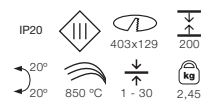

MINICOLIN 3L

LED

36 / 54 W				DRIVER (NOT INCL.)		
CRI82	4695 / 6300 lm	2700 K	20°	033013501 ○		
				033013502 ●		
				033013503 ●		
			56°	033013601 ○		
				033013602 ●		
				033013603 ●		
CRI85	5055 / 6780 lm	3000 K	20°	033013701 ○	12 W 98310125 DALI 98310599	
				033013702 ●		
				033013703 ●		
			56°	033013801 ○		18 W 98310325 DALI 98310599
				033013802 ●		
				033013803 ●		
CRI85	5250 / 7050 lm	4000 K	20°	033013901 ○		
				033013902 ●		
				033013903 ●		
			56°	033014001 ○		
				033014002 ●		
				033014003 ●		

CRI95				DRIVER (NOT INCL.)		
51 / 72 W				DRIVER (NOT INCL.)		
CRI95	5430 / 7410 lm	2700 K	20°	033014101 ○		
				033014102 ●		
				033014103 ●		
			56°	033014201 ○		
				033014202 ●		
				033014203 ●		
CRI95	5760 / 7485 lm	3000 K	20°	033014301 ○	17 W 98310325 DALI 98310599	
				033014302 ●		
				033014303 ●		
			56°	033014401 ○		24 W 98310231 DALI 98310599
				033014402 ●		
				033014403 ●		
CRI95	6330 / 8625 lm	4000 K	20°	033014501 ○		
				033014502 ●		
				033014503 ●		
			56°	033014601 ○		
				033014602 ●		
				033014603 ●