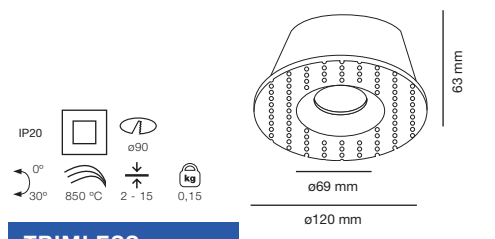

FRESH Trimless

1. **TRIMLESS**
2. MAX. 50 W   GU10 SOCKET INCLUDED
3. 02100701 ○

*Socket MR16 not included ref. 4R033
*Bulb not included