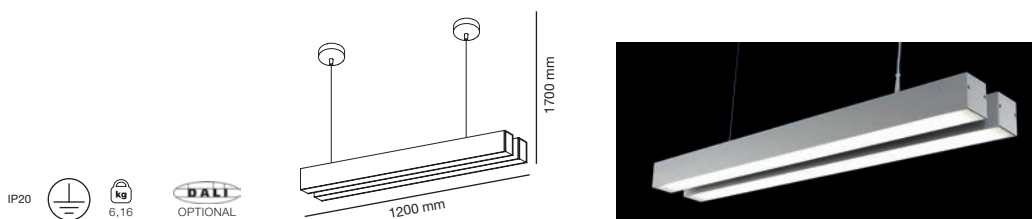

ORE 120cm T5 DOUBLE SUSPENSION

SOCKET 2*G5	54 W	8900 lm	ELECTRONIC GEAR INCLUDED	04020302 04020303	● ●	*Bulb not included