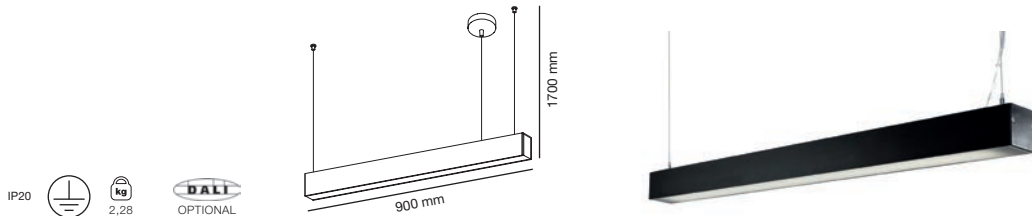

ORE 90cm T5 MULTI-FUNCTION

SOCKET 1*G5	39 W	ELECTRONIC GEAR INCLUDED	04030201 04030203	○ ●	*Bulb not included
DALI DIMMABLE					
SOCKET 1*G5	39 W	ELECTRONIC GEAR INCLUDED	04030801 04030803	○ ●	*Bulb not included
1-10V DIMMABLE					
SOCKET 1*G5	39 W	ELECTRONIC GEAR INCLUDED	04030701 04030703	○ ●	*Bulb not included