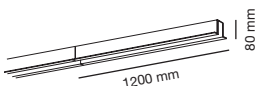

ORE 120cm T5 CONTINUOUS RECESSED